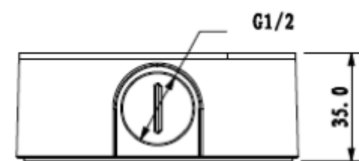

BASE-134-B

SPECIFICATIONS

Material	Aluminium & SECC
Dimension (W x D x H)	90x35mm
Inch Thread	M20(G1/2")
Operating Temperature	-40°C -60°C
Humidity	0-90% RH
Load Bearing	1.0Kg
Weight	0.22Kg
Colour	Black
Compatible With	Refer to relevant camera(s) sales documents

FEATURES

Material	Aluminium & SECC
Colour	Black
Type	Junction Base
Environmental	Weatherproof

DIMENSIONS & APPLICATION

European Head Office
IC Realtime,
12 Knockmitten Lane,
Western Industrial Estate,
Dublin 12,
Ireland