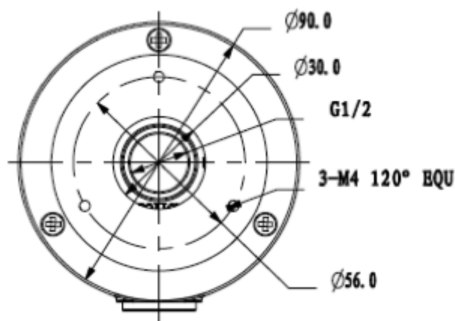

BASE-134-B

SPECIFICATIONS

Material	Aluminium & SECC
Dimension (W x D x H)	90x35mm
Inch Thread	M20(G1/2")
Operating Temperature	-40°C -60°C
Humidity	0-90% RH
Load Bearing	1.0Kg
Weight	0.22Kg
Colour	Black
Compatible With	Refer to relevant camera(s) sales documents

FEATURES

Material	Aluminium & SECC
Colour	Black
Type	Junction Base
Environmental	Weatherproof

DIMENSIONS & APPLICATION

European Head Office
IC Realtime,
12 Knockmitten Lane,
Western Industrial Estate,
Dublin 12,
Ireland