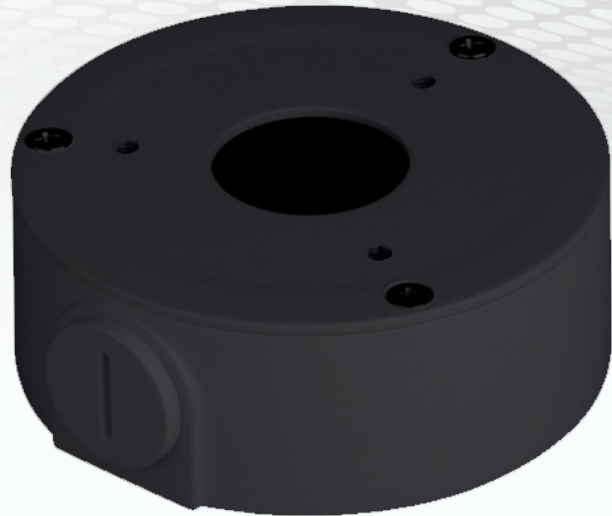

BASE-134-B

SPECIFICATIONS

Material	Aluminium & SECC
Dimension (W x D x H)	90x35mm
Inch Thread	M20(G1/2")
Operating Temperature	-40°C -60°C
Humidity	0-90% RH
Load Bearing	1.0Kg
Weight	0.22Kg
Colour	Black
Compatible With	Refer to relevant camera(s) sales documents

FEATURES

Material	Aluminium & SECC
Colour	Black
Type	Junction Base
Environmental	Weatherproof

DIMENSIONS & APPLICATION

European Head Office
IC Realtime,
12 Knockmitten Lane,
Western Industrial Estate,
Dublin 12,
Ireland