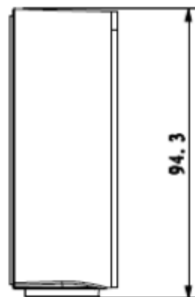

BASE-134-B

SPECIFICATIONS

Material	Aluminium & SECC
Dimension (W x D x H)	90x35mm
Inch Thread	M20(G1/2")
Operating Temperature	-40°C -60°C
Humidity	0-90% RH
Load Bearing	1.0Kg
Weight	0.22Kg
Colour	Black
Compatible With	Refer to relevant camera(s) sales documents

FEATURES

Material	Aluminium & SECC
Colour	Black
Type	Junction Base
Environmental	Weatherproof

DIMENSIONS & APPLICATION

European Head Office
IC Realtime,
12 Knockmitten Lane,
Western Industrial Estate,
Dublin 12,
Ireland