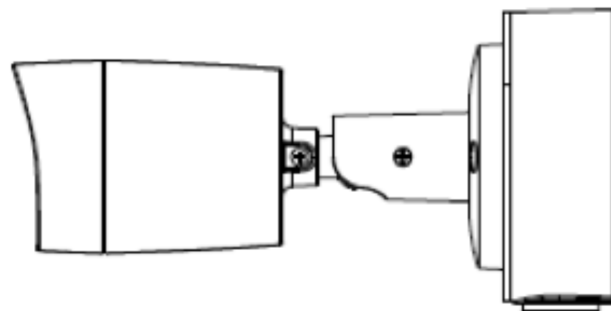

BASE-134-B

SPECIFICATIONS

Material	Aluminium & SECC
Dimension (W x D x H)	90x35mm
Inch Thread	M20(G1/2")
Operating Temperature	-40°C -60°C
Humidity	0-90% RH
Load Bearing	1.0Kg
Weight	0.22Kg
Colour	Black
Compatible With	Refer to relevant camera(s) sales documents

FEATURES

Material	Aluminium & SECC
Colour	Black
Type	Junction Base
Environmental	Weatherproof

DIMENSIONS & APPLICATION

European Head Office
IC Realtime,
12 Knockmitten Lane,
Western Industrial Estate,
Dublin 12,
Ireland