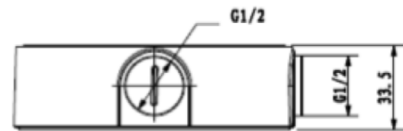

DIMENSIONS & APPLICATION

Email us info@icrealtime.net or visit www.icrealtime.net

• European Head Office
• IC Realtime,
• 12 Knockmitten Lane,
• Western Industrial Estate,
• Dublin 12,
• Ireland

• UK Office
• IC Realtime UK
• Surrey Technology Centre,
• 40 Occam Road,
• Guildford GU2 7YG,
• United Kingdom

• USA Head Office
• IC Realtime, LLC,
• 3050 N Andrews Ave EXT,
• Pompano Beach,
• FL 33064,
• USA

• USA West Coast Office
• IC Realtime West Coast,
• 14180 W Van Buren Street,
• Suite B-105, Goodyear,
• AZ 85338,
• USA