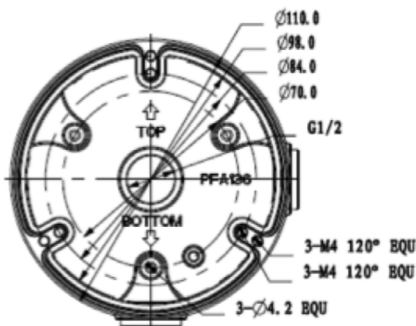

DIMENSIONS & APPLICATION

Email us info@icrealtime.net or visit www.icrealtime.net

• European Head Office
• IC Realtime,
• 12 Knockmitten Lane,
• Western Industrial Estate,
• Dublin 12,
• Ireland

• UK Office
• IC Realtime UK
• Surrey Technology Centre,
• 40 Occam Road,
• Guildford GU2 7YG,
• United Kingdom

• USA Head Office
• IC Realtime, LLC,
• 3050 N Andrews Ave EXT,
• Pompano Beach,
• FL 33064,
• USA

• USA West Coast Office
• IC Realtime West Coast,
• 14180 W Van Buren Street,
• Suite B-105, Goodyear,
• AZ 85338,
• USA