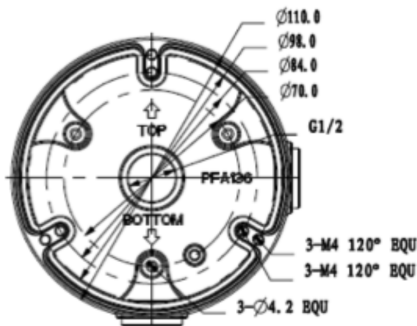

DIMENSIONS & APPLICATION

European Head Office
IC Realtime,
12 Knockmitten Lane,
Western Industrial Estate,
Dublin 12,
Ireland

UK Office
IC Realtime UK
Surrey Technology Centre,
40 Occam Road,
Guildford GU2 7YG,
United Kingdom

USA Head Office
IC Realtime, LLC,
3050 N Andrews Ave EXT,
Pompano Beach,
FL 33064,
USA

USA West Coast Office
IC Realtime West Coast,
14180 W Van Buren Street,
Suite B-105, Goodyear,
AZ 85338,
USA

Email us info@icrealtime.net or visit www.icrealtime.net