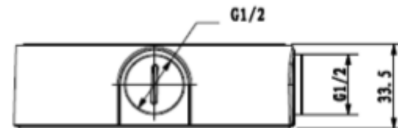

DIMENSIONS & APPLICATION

European Head Office
IC Realtime,
12 Knockmitten Lane,
Western Industrial Estate,
Dublin 12,
Ireland

UK Office
IC Realtime UK
Surrey Technology Centre,
40 Occam Road,
Guildford GU2 7YG,
United Kingdom

USA Head Office
IC Realtime, LLC,
3050 N Andrews Ave EXT,
Pompano Beach,
FL 33064,
USA

USA West Coast Office
IC Realtime West Coast,
14180 W Van Buren Street,
Suite B-105, Goodyear,
AZ 85338,
USA

Email us info@icrealtime.net or visit www.icrealtime.net