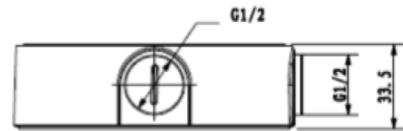

DIMENSIONS & APPLICATION

Email us info@icrealtime.net or visit www.icrealtime.net

• **European Head Office**
• IC Realtime,
• 12 Knockmitten Lane,
• Western Industrial Estate,
• Dublin 12,
• Ireland

• **UK Office**
• IC Realtime UK
• Surrey Technology Centre,
• 40 Occam Road,
• Guildford GU2 7YG,
• United Kingdom

• **USA Head Office**
• IC Realtime, LLC,
• 3050 N Andrews Ave EXT,
• Pompano Beach,
• FL 33064,
• USA

• **USA West Coast Office**
• IC Realtime West Coast,
• 14180 W Van Buren Street,
• Suite B-105, Goodyear,
• AZ 85338,
• USA