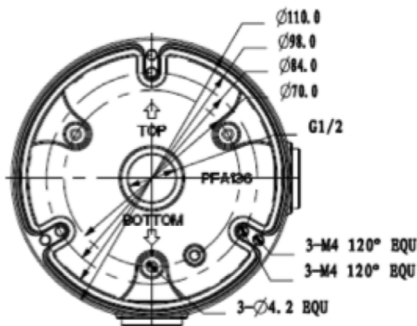

DIMENSIONS & APPLICATION

Email us info@icrealtime.net or visit www.icrealtime.net

• **European Head Office**
• IC Realtime,
• 12 Knockmitten Lane,
• Western Industrial Estate,
• Dublin 12,
• Ireland

• **UK Office**
• IC Realtime UK
• Surrey Technology Centre,
• 40 Occam Road,
• Guildford GU2 7YG,
• United Kingdom

• **USA Head Office**
• IC Realtime, LLC,
• 3050 N Andrews Ave EXT,
• Pompano Beach,
• FL 33064,
• USA

• **USA West Coast Office**
• IC Realtime West Coast,
• 14180 W Van Buren Street,
• Suite B-105, Goodyear,
• AZ 85338,
• USA