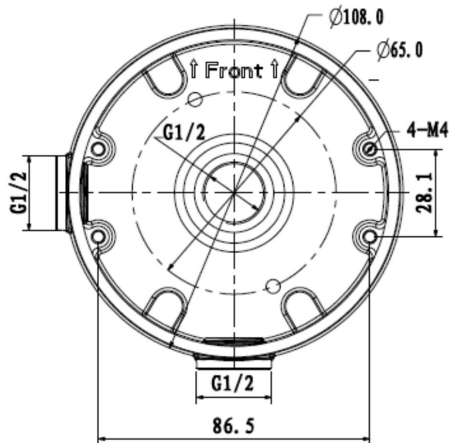

BASE-139-B

SPECIFICATIONS

Material	Aluminium
Dimension (W x D x H)	108x28.5mm
Inch Thread	M20(G1/2")
Operating Temperature	-40°C -60°C
Humidity	0-90% RH
Load Bearing	1.0Kg
Weight	0.15Kg
Colour	Black
Compatible With	Refer to relevant camera(s) sales documents

FEATURES

Material	Aluminium
Colour	Black
Type	Junction Base
Environmental	Weatherproof

DIMENSIONS & APPLICATION

Email us info@icrealtime.net or visit www.icrealtime.net

• **European Head Office**
• IC Realtime,
• 12 Knockmitten Lane,
• Western Industrial Estate,
• Dublin 12,
• Ireland