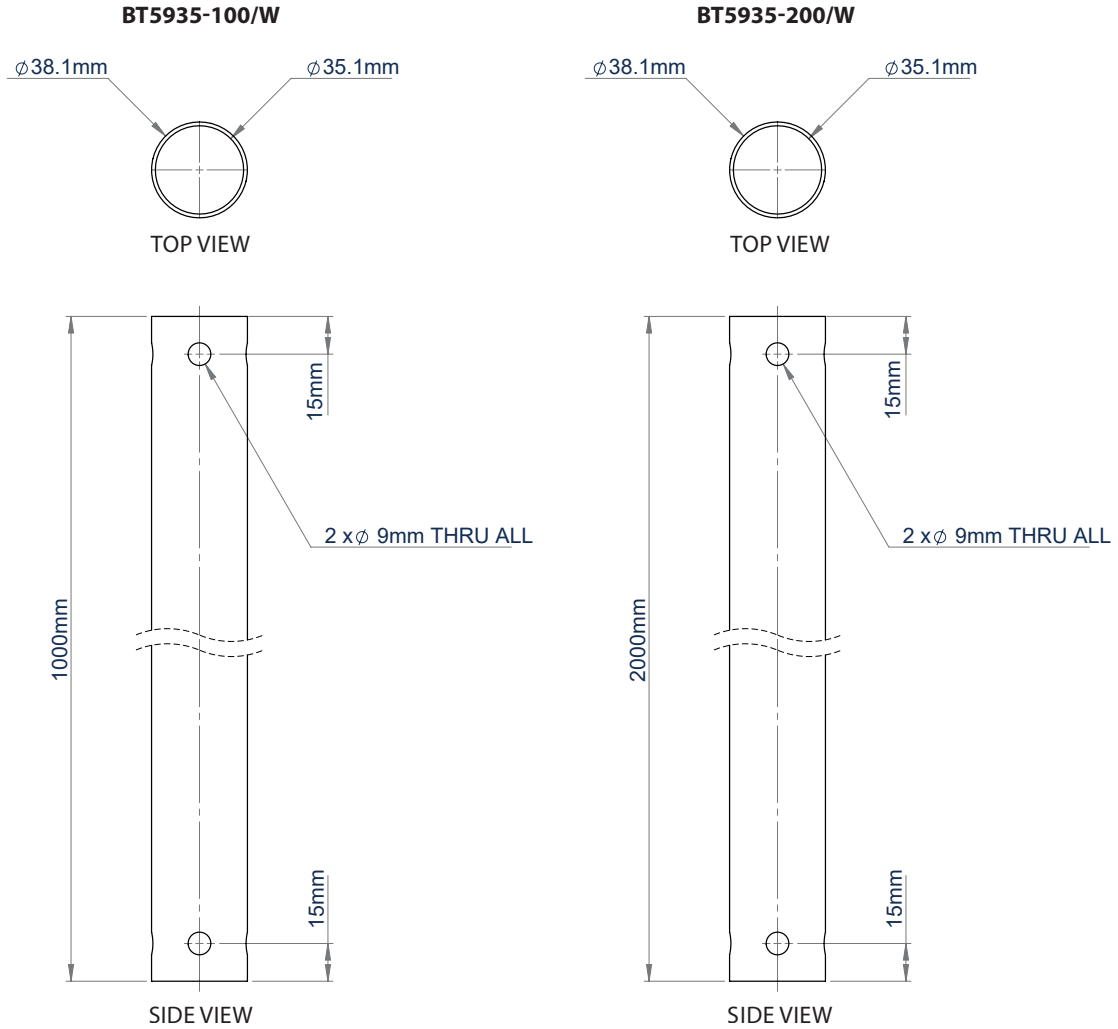

IDEAL FOR
CCTV
INSTALLS

BT5935

Ø38MM POLE

The BT5935 are heavy-duty steel poles, capable of supporting substantial loads from B-Tech's System V Range; a collection of components designed for the installation of CCTV and other ceiling-mounted equipment. Available in 1 and 2 metre lengths and compatible with B-Tech components, allowing professionals to customise their security mounting solutions to their specific requirement, such as pole mounting CCTV cameras and screens from the ceiling with extended drops.

SPECIFICATION

Diameter	Ø38mm
BT5935-100 length	1000mm
BT5935-200 length	2000mm
Colour	White

FEATURES

- Ø38mm pole designed to be used to create ceiling mounted AV solutions such as CCTV installs when used in conjunction with other System V components
- Available in 2 lengths
- Poles can be joined together using **BT5924** Pole Joiner for extended drops
- Cables can be fed through the centre of the pole
- Heavy duty steel capable of supporting substantial loads
- Safety bolt hole ensures a secure installation to System V components

SYSTEM V™

BT5935-100
1 metre length

BT5935-200
2 metre length

Fits to **BT5920** Ceiling Mount

Attaches directly to **BT5910 / BT5911** Security Camera Mounts

Safety bolt hole ensures a secure installation to System V components

Poles can be joined together using **BT5924** Pole Joiner for extended drops

PACKING INFORMATION

COLOUR:	ORDER REF:	EAN CODE:	MASTER CARTON QTY:	INNER CARTON QTY:	MASTER CARTON WEIGHT:	MASTER CARTON CUBE:
White	BT5935-100/W	5019318304071	1	N/A	1.4kg	0.003cbm
White	BT5935-200/W	5019318304088	1	N/A	3kg	0.005cbm