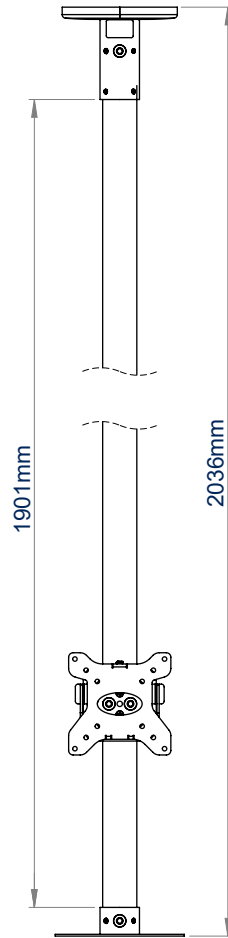

BT5962-FD200
FRONT VIEW