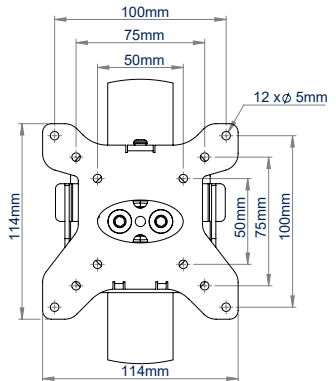

SCREEN MOUNT
FRONT VIEW