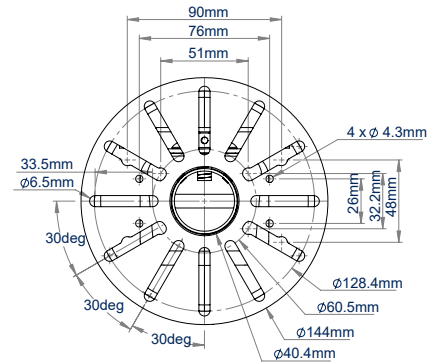

CCTV CAMERA MOUNT
BOTTOM VIEW

PACKING INFORMATION

COLOUR:	ORDER REF:	EAN CODE:
White	BT5962-FD100W	5019318304934
White	BT5962-FD200W	5019318304941