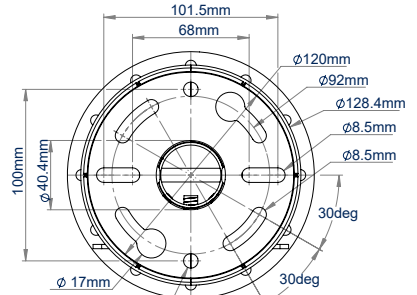

CEILING PLATE
TOP VIEW