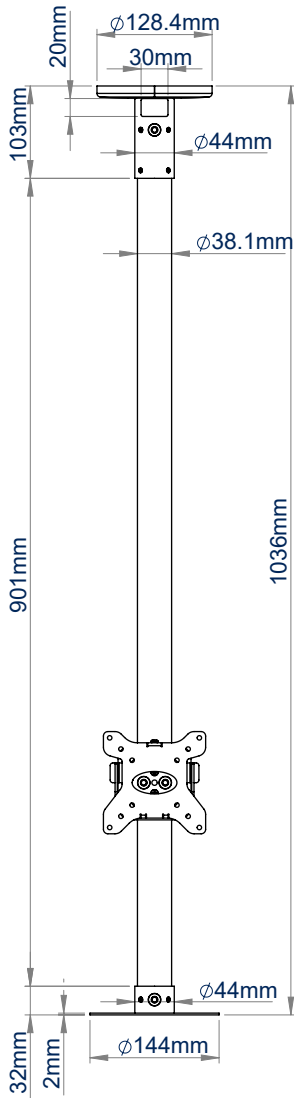

BT5962-FD100
FRONT VIEW