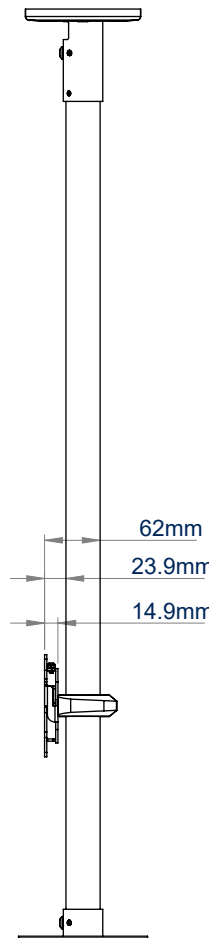

BT5962-FD200
FRONT VIEW

SIDE VIEW

PACKING INFORMATION

COLOUR:	ORDER REF:	EAN CODE:
White	BT5962-FD100W	5019318304934
White	BT5962-FD200W	5019318304941

RELATED PRODUCTS

SS-V2-BT5962-W-100821-EN