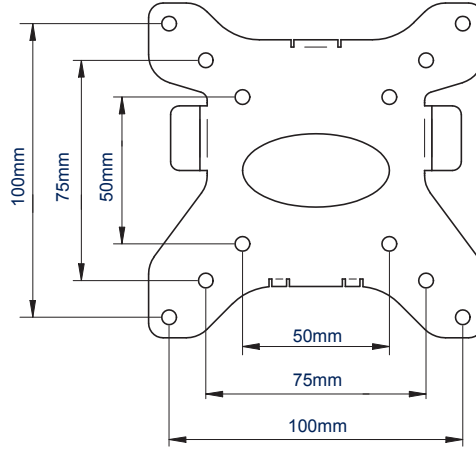

FRONT VIEW
INTERFACE PLATE