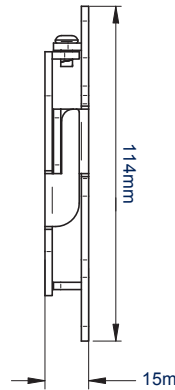

SIDE VIEW
WALL PLATE & INTERFACE PLATE