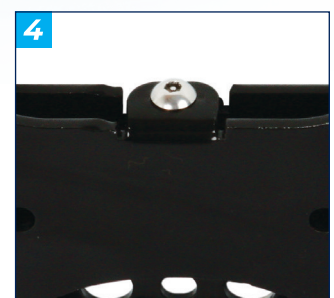

BT7510

ULTRA-SLIM FLAT SCREEN WALL MOUNT FOR SCREENS UP TO 28"

Designed to mount small flat screens, the BT7510 is an ultra-slim, fixed wall mount that is easy to install and mounts the screen just 15mm from the wall. Suitable for screens up to 20kg, the wall plate features 'OWLS' on wall levelling system to ensure a straight and smart installation and comes supplied with a security screw to help prevent unauthorized removal of the screen. The BT7510 is also compatible with B-Tech's range of poles and collars, increasing the number of different ways it can be mounted.

SPECIFICATIONS

| | |
|-------------------------|------------------------|
| Recommended screen size | up to 28" |
| Max load | 20kg |
| VESA® compatibility | up to 100 x 100 |
| Distance from wall | 15mm |

FEATURES

- 1 Ultra-slim design for a close to the wall installation
- 2 Features 'OWLS' On Wall Levelling System
 - Compatible with B-Tech System 2 & System X component ranges
- 3 Compatible with B-Tech's professional range of poles and collars
- 4 Security locking screw and Allen key prevent unauthorised removal
 - Simple 'hook-on' installation
 - All mounting hardware included

| | | | | | |
|---|----------------------------|---------------------------|--------------------------|---------------------------------|--|
| RECOMMENDED MAX SCREEN 28" 71cm | MAX LOAD 20kg | MAX VESA 100 | COLLAR COMPATIBLE | COMPATIBLE WITH SYSTEM X | |
|---|----------------------------|---------------------------|--------------------------|---------------------------------|--|