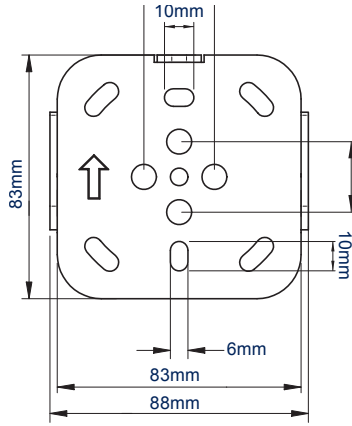

BT7510

FRONT VIEW
WALL PLATE