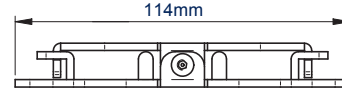

TOP VIEW
WALL PLATE & INTERFACE PLATE

ORDERING INFORMATION

COLOUR	ORDER REF	EAN
Black	BT7510/B	5019318751028

RELATED PRODUCTS

PRODUCT CODE	NAME	DESCRIPTION
BT7511	Flat Screen Wall Mount with Tilt	Alternative mounting solution for when tilt function is required
BT7841	Accessory Collar	Accessory Collars allow the user to attach BT7510 to BT7850 Ø50mm Poles
BT7822	Ø50mm Poles	Available in a variety of lengths to create multiple pole-mounted solutions
BT7850	Heavy Duty Floor / Ceiling Mount	Use with B-Tech poles to mount solutions from the floor or ceiling

SS-V5-BT7510-060124