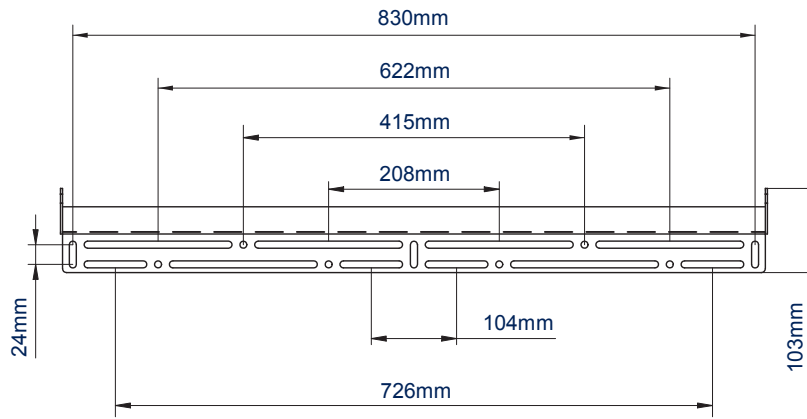

WALL PLATE

PACKING INFORMATION

ORIGINAL DESIGN BY B-TECH - REGISTERED COMMUNITY DESIGN NO.: 001713280-0033

COLOUR:	ORDER REF:	EAN CODE:	MASTER CARTON QTY:	INNER CARTON QTY:	MASTER CARTON WEIGHT:	MASTER CARTON CUBE:
Black	BT8422/B	5019318084256	4	2	15.2kg	0.029cbm

ACCESSORIES AND RELATED PRODUCTS

BT8421

BT8210

BT8432