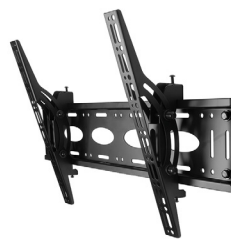

Universal Flat Screen Wall Mount with Tilt for screens up to 80"

BT9903