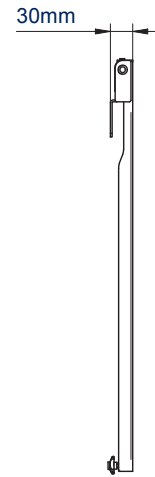

SIDE VIEW

PACKING INFORMATION

ORIGINAL DESIGN BY B-TECH - REGISTERED COMMUNITY DESIGN NO.: 001713280-0033

COLOUR:	ORDER REF:	EAN CODE:	MASTER CARTON QTY:	INNER CARTON QTY:	MASTER CARTON WEIGHT:	MASTER CARTON CUBE:
Black	BT8422/B	5019318084256	4	2	15.2kg	0.029cbm

ACCESSORIES AND RELATED PRODUCTS

BT8421

BT8210

BT8432

BT9903

SS-BT8422-V3.2-210622