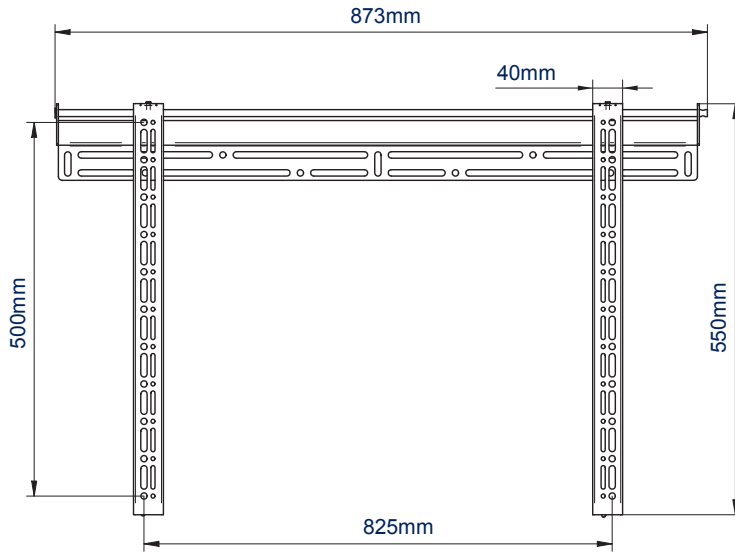

FRONT VIEW

SIDE VIEW

PACKING INFORMATION

ORIGINAL DESIGN BY B-TECH - REGISTERED COMMUNITY DESIGN NO.: 001713280-0033

COLOUR:	ORDER REF:	EAN CODE:	MASTER CARTON QTY:	INNER CARTON QTY:	MASTER CARTON WEIGHT:	MASTER CARTON CUBE:
Black	BT8422/B	5019318084256	4	2	15.2kg	0.029cbm

ACCESSORIES AND RELATED PRODUCTS

BT8421

BT8210

BT8432

BT9903

SS-BT8422-V3.2-210622