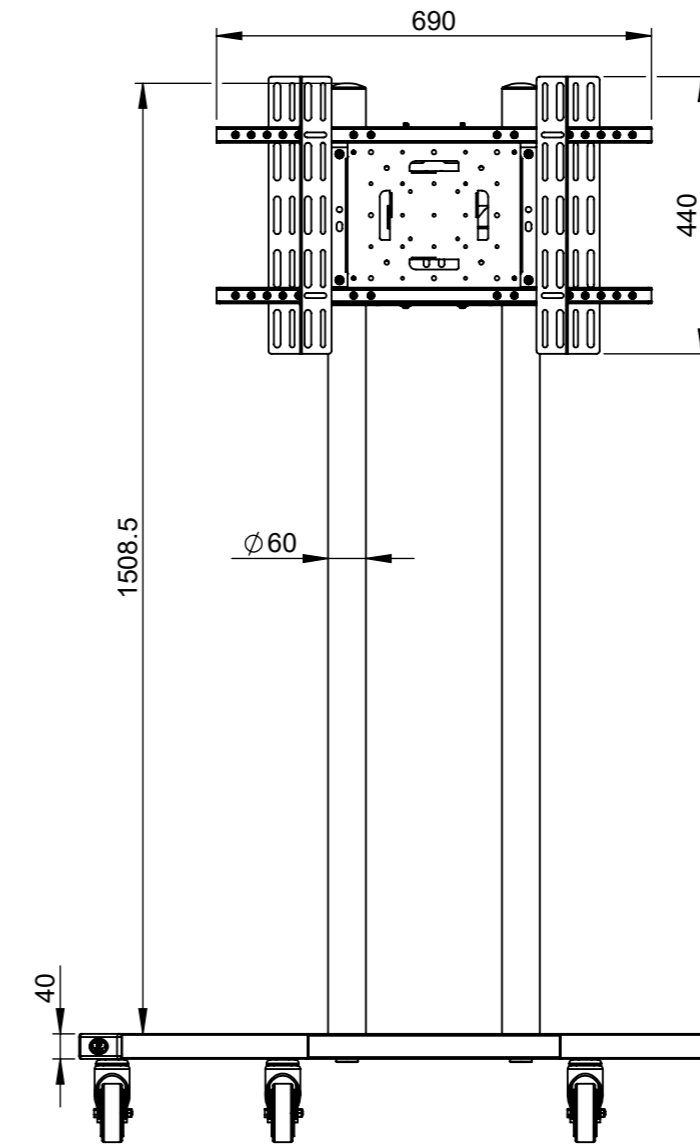

THE INFORMATION CONTAINED IN THIS DRAWING IS THE SOLE PROPERTY OF B-TECH INTERNATIONAL DESIGN AND MANUFACTURING LIMITED, ANY REPRODUCTION IN PART OR WHOLE WITHOUT THE WRITTEN PERMISSION OF B-TECH INTERNATIONAL DESIGN AND MANUFACTURING LIMITED IS PROHIBITED.

| | | |
|---|-------------------------|---|
| B-Tech International Design and Manufacturing Limited | | B-Tech No: BT8504 |
| Part of the B-Tech International Group of Companies | | Version: V2.2 |
|  UNLESS OTHERWISE SPECIFIED DIMENSIONS ARE IN MILLIMETERS | Size: A3 | Title: Large Flat Screen Trolley / Stand |
| | Scale: 1:12 | Revision: 0.0 |
| Sheet: 1 of 1 | Date: 12/09/2017 | File Name: BTD-BT8504-R0.0 |