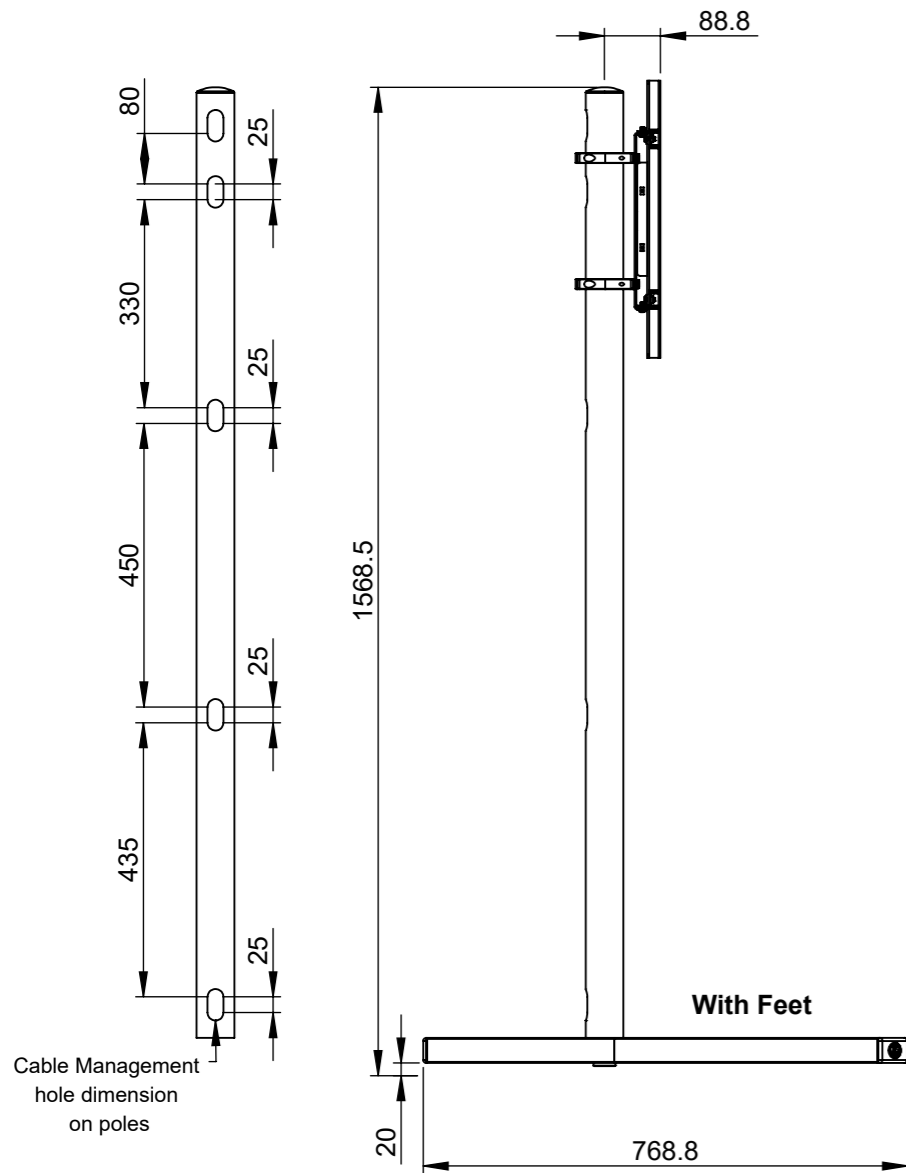

THE INFORMATION CONTAINED IN THIS DRAWING IS THE SOLE PROPERTY OF B-TECH INTERNATIONAL DESIGN AND MANUFACTURING LIMITED, ANY REPRODUCTION IN PART OR WHOLE WITHOUT THE WRITTEN PERMISSION OF B-TECH INTERNATIONAL DESIGN AND MANUFACTURING LIMITED IS PROHIBITED.

| | | |
|---|-------------------------|---|
| B-Tech International Design and Manufacturing Limited | | B-Tech No: BT8504 |
| Part of the B-Tech International Group of Companies | | Version: V2.2 |
|  UNLESS OTHERWISE SPECIFIED DIMENSIONS ARE IN MILLIMETERS | Size: A3 | Title: Large Flat Screen Trolley / Stand |
| | Scale: 1:12 | Revision: 0.0 |
| Sheet: 1 of 1 | Date: 12/09/2017 | File Name: BTD-BT8504-R0.0 |