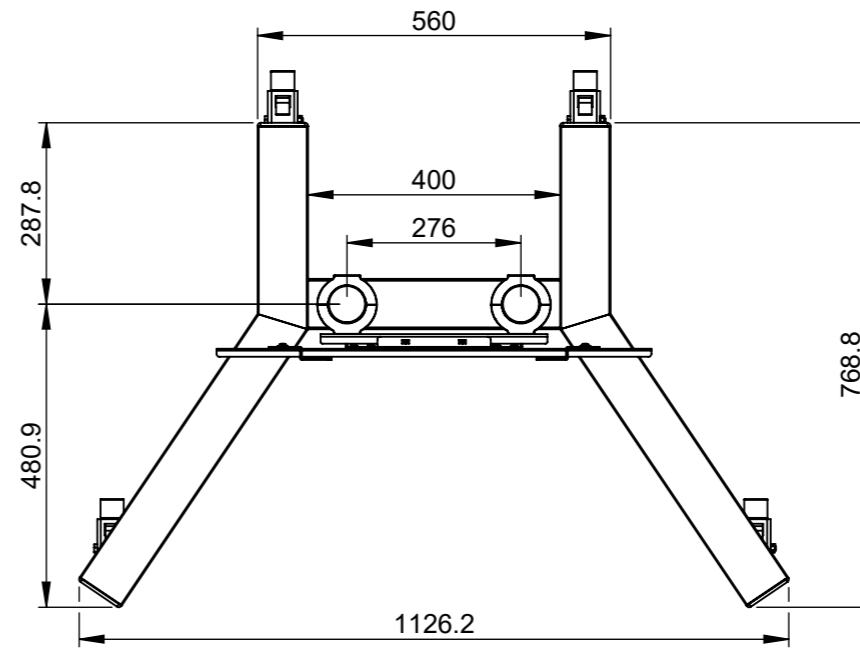

| | | |
|---|-------------------------|---|
| B-Tech International Design and Manufacturing Limited | | B-Tech No: BT8504 |
| Part of the B-Tech International Group of Companies | | Version: V2.2 |
|  UNLESS OTHERWISE SPECIFIED DIMENSIONS ARE IN MILLIMETERS | Size: A3 | Title: Large Flat Screen Trolley / Stand |
| | Scale: 1:12 | Revision: 0.0 |
| Sheet: 1 of 1 | Date: 12/09/2017 | File Name: BTD-BT8504-R0.0 |