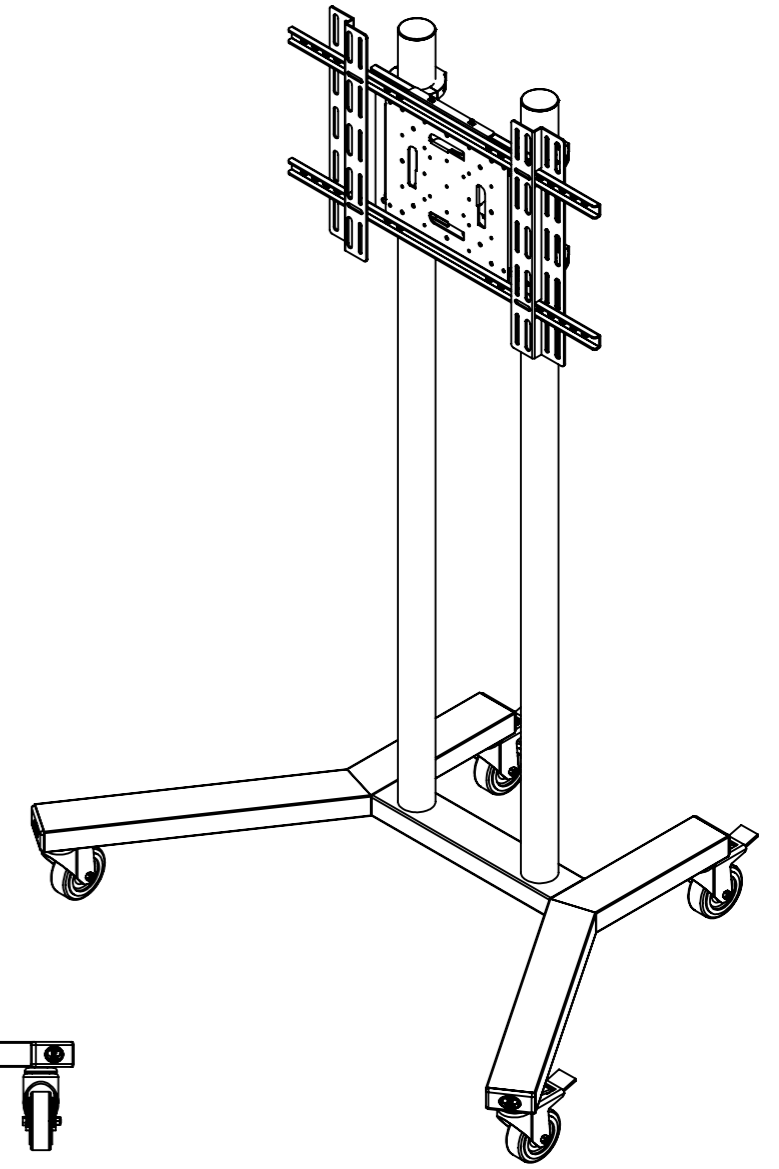

THE INFORMATION CONTAINED IN THIS DRAWING IS THE SOLE PROPERTY OF B-TECH INTERNATIONAL DESIGN AND MANUFACTURING LIMITED, ANY REPRODUCTION IN PART OR WHOLE WITHOUT THE WRITTEN PERMISSION OF B-TECH INTERNATIONAL DESIGN AND MANUFACTURING LIMITED IS PROHIBITED.

| | | |
|---|-------------------------|---|
| B-Tech International Design and Manufacturing Limited | | B-Tech No: BT8504 |
| Part of the B-Tech International Group of Companies | | Version: V2.2 |
|  UNLESS OTHERWISE SPECIFIED DIMENSIONS ARE IN MILLIMETERS | Size: A3 | Title: Large Flat Screen Trolley / Stand |
| | Scale: 1:12 | Revision: 0.0 |
| Sheet: 1 of 1 | Date: 12/09/2017 | File Name: BTD-BT8504-R0.0 |