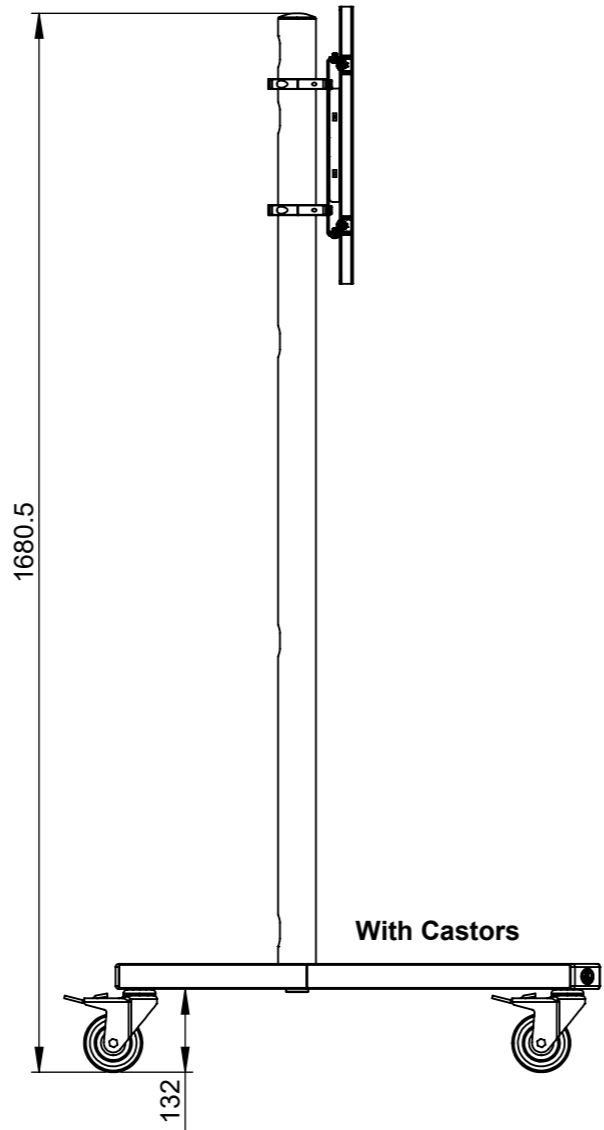

THE INFORMATION CONTAINED IN THIS DRAWING IS THE SOLE PROPERTY OF B-TECH INTERNATIONAL DESIGN AND MANUFACTURING LIMITED, ANY REPRODUCTION IN PART OR WHOLE WITHOUT THE WRITTEN PERMISSION OF B-TECH INTERNATIONAL DESIGN AND MANUFACTURING LIMITED IS PROHIBITED.

| | | |
|---|-------------------------|---|
| B-Tech International Design and Manufacturing Limited | | B-Tech No: BT8504 |
| Part of the B-Tech International Group of Companies | | Version: V2.2 |
|  UNLESS OTHERWISE SPECIFIED DIMENSIONS ARE IN MILLIMETERS | Size: A3 | Title: Large Flat Screen Trolley / Stand |
| | Scale: 1:12 | Revision: 0.0 |
| Sheet: 1 of 1 | Date: 12/09/2017 | File Name: BTD-BT8504-R0.0 |