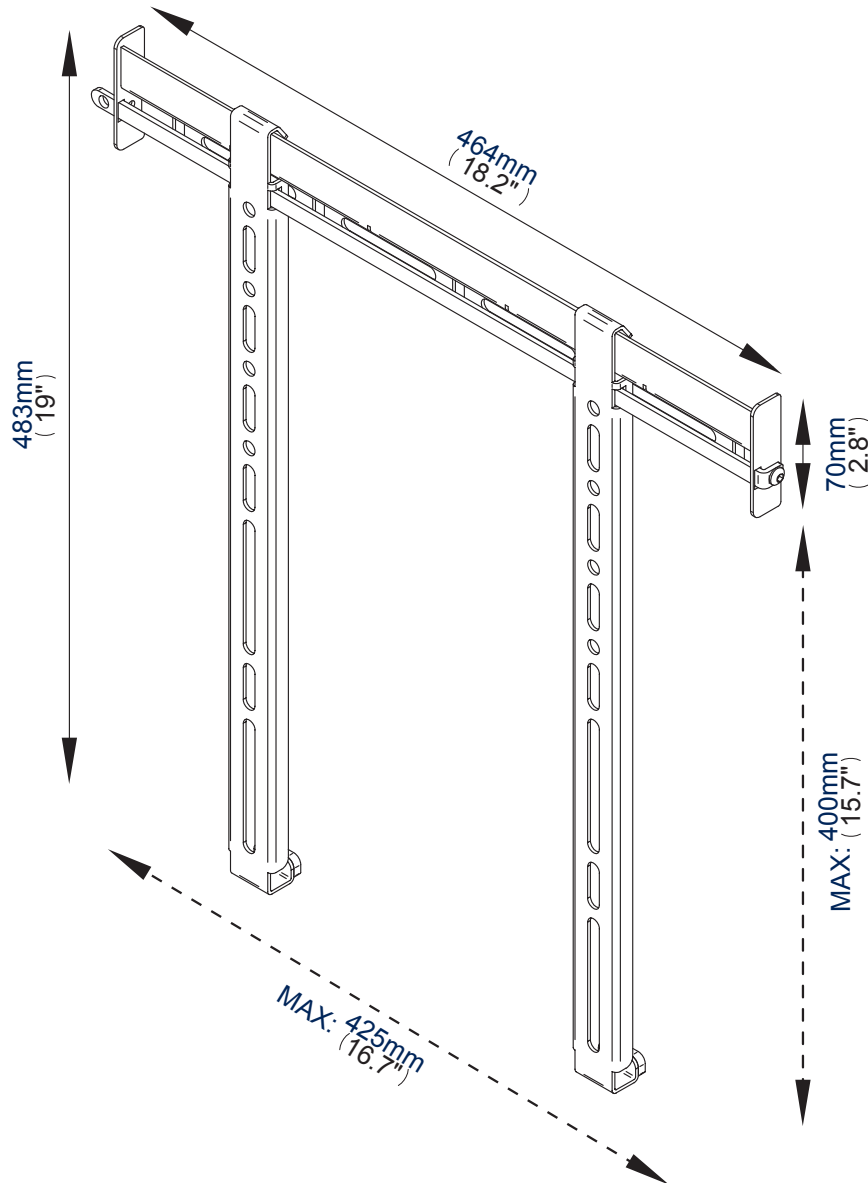

Large Flat Screen Wall Mount

For more information please visit www.btechavmounts.com/BTV500

BTV510

Registered Design Number: 001713280-0021

BTV510

Large Flat Screen Wall Mount

Designed for screens up to 52" (132cm) / 50kg (110lbs)

- Fits screens with mounting patterns up to: H: 425mm (16.7") x V: 400mm (15.7") including VESA® patterns up to 400 x 400mm
- Low profile design mounts screen only 20mm (0.8") from wall
- Includes locking bar for secure installation
- Suitable for concrete, brick or stud walls up to 16"
- Post-installation screen alignment
- Simple hook-on installation with all mounting hardware included
- Available in Black

Low profile design mounts screen only 20mm (0.8") from wall

Locking bar for secure installation*

Available in Black

Easy to install in any home

*Padlock not included

SS-BTV510-V1-311011 Page 1 of 2

Large Flat Screen Wall Mount

For more information please visit www.btechavmounts.com/BTV510

BTV510

Registered Design Number: 001713280-0021

Colour:	Order Ref:	EAN Code:	Master Carton Qty:	Inner Carton Qty:	Master Carton Weight:	Master Carton Cube:
Black	BTV510/B	5019318440038	6	N/A	11.73kg (25.86lbs)	0.021cbm (0.725cuft)