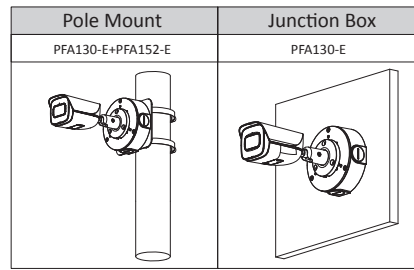

Power

Power Supply	12V DC/PoE (802.3af)
Power Consumption	< 5.4W

Environment

Operating Conditions	-40°C to +60°C (-40°F to +140°F)/less than≤95%
----------------------	--

Storage Conditions	-40°C to +60°C (-40°F to +140°F)
Ingress Protection	IP67
Structure	
Casing	Metal
Dimensions	192.7 mm × 70.5 mm × 66.4 mm (632.2" × 231.3" × 217.8") (L × W × H)
Net Weight	590 g (1.3lb)
Gross Weight	780 g (1.7lb)