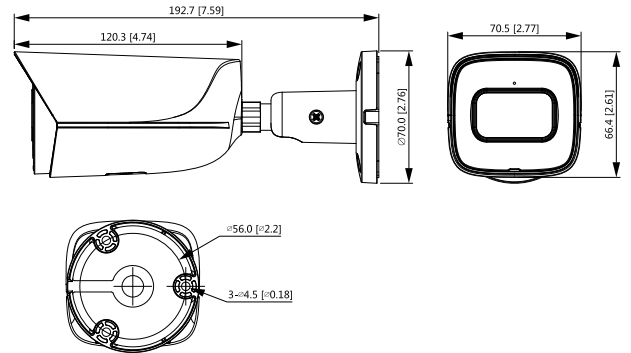

Power

Power Supply	12V DC/PoE (802.3af)
Power Consumption	< 5.4W

Environment

Operating Conditions	-40°C to +60°C (-40°F to +140°F)/less than≤95%
----------------------	--

Storage Conditions	-40°C to +60°C (-40°F to +140°F)
Ingress Protection	IP67
Structure	
Casing	Metal
Dimensions	192.7 mm × 70.5 mm × 66.4 mm (632.2" × 231.3" × 217.8") (L × W × H)
Net Weight	590 g (1.3lb)
Gross Weight	780 g (1.7lb)

Dimensions (mm[inch])

Ordering Information		
Type	Part Number	Description
5MP Camera	DH-IPC-HFW3541EP-SA	5MP Lite AI IR Fixed focal Bullet Network Camera, PAL
	DH-IPC-HFW3541EN-SA	5MP Lite AI IR Fixed focal Bullet Network Camera, NTSC
Accessories (optional)	PFA130-E	Junction Box
	PFA152-E	Pole Mount
	PFM321D	DC12V1A Power Adapter
	LR1002-1ET/1EC	Single-port Long Reach Ethernet Over Coax Extender
	PFM900-E	Integrated Mount Tester
	PFM114	TLC SD Card