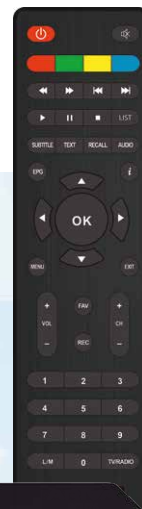

Bluetooth
remote control

Terrestrial TV receiver

BT remote | 2 x USB | DVB-T2 | H.265/HEVC 10bit | E-AC-3 | Wi-Fi Ready | S/PDIF

- Bluetooth remote control that allows you to easily manage even a hidden receiver
- Reception of High Definition channels
- PAL signal scaling to 720p or 1080p resolution
- Support for programmable timers
- Teletext and subtitle support
- Support for MPEG-2, MPEG-4, MPEG-4 AVC/H.264, HEVC/H.265 10bit, E-AC-3
- Compatible with DVB-T/T2 systems

DVB[®] T2 HEVC H.265 2USB

Front panel

1. **Display:** orange, four digits
2. **Keys:** Channel-, Channel+, Standby

Inputs/Outputs

1. **Ant In**
2. **DV-Out**
3. **S/PDIF**
4. **TV SCART**
5. **2 x USB (side panel)**
6. **DC IN (side panel)**

Remote Controller

The Ferguson Ariva T75 receiver is supplied with an extremely convenient and intuitive remote control with the RCU-76 symbol. Thanks to its Bluetooth connectivity, you can control the receiver from anywhere in the room without the need to „aim” at the receiver.

- **Display:** orange display with 4 LEDs, red/green indicator to indicate different receiver states
- **Keys:** 3 navigation keys

• Side panel

- **USB:** 2 x USB 2.0 port
- **S/PDIF:** optical

• Rear panel