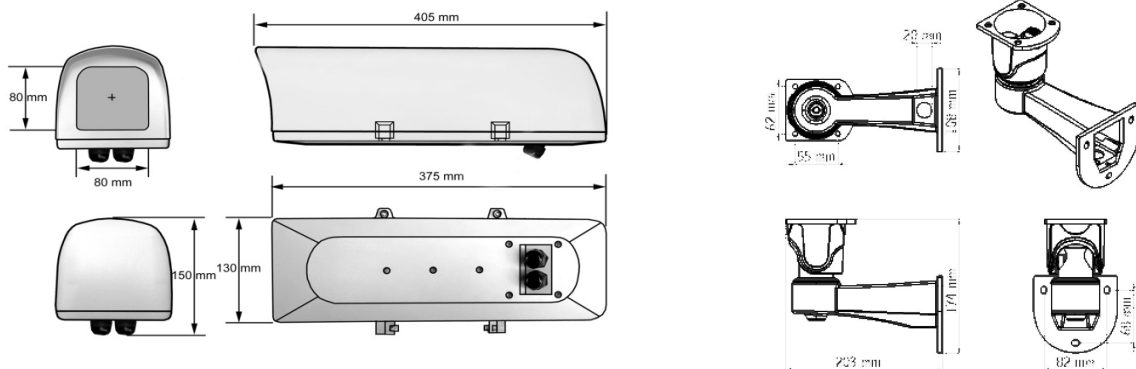

Weather Proof to IP67

3 Year Anti-Corrosion Warranty

Manufactured From Die Cast Aluminium

Quick Release Removable Top

Low Power Consumption with dual voltage heater. 12v =1.2A - 24vAC =600Ma

Dimensions:

Accessories:

HAY-POLEMOUNT

Polemount adapter for the METRO
Polemount adapter for the METRO
C/W 2 Clamps for pole sizes
67mm to 127mm &
83mm to 178mm.

HAY-METRO 450mm Extension arm

Metro bracket extension adds 450mm to the length of the bracket allowing the METRO to clear obstacles when mounting the housing.