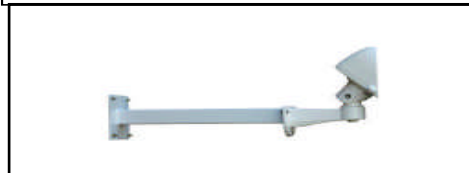

HAY-METRO 230V & HAY-METRO LV (12Vdc/24Vac)

HAY-METRO 230 (230v) & HAY-METRO LV (12v / 24v Dual Voltage Heater)

Fully Cable Managed CCTV Camera Housing
Side Opening for Ease of Installation & Maintenance

Weather Proof to IP67

3 Year Anti-Corrosion Warranty

Manufactured From Die Cast Aluminium

Quick Release Removable Top

Low Power Consumption with dual voltage heater. 12v =1.2A - 24vAC =600Ma

Dimensions:

Accessories:

HAY-POLEMOUNT

Polemount adapter for the METRO
Polemount adapter for the METRO
C/W 2 Clamps for pole sizes
67mm to 127mm &
83mm to 178mm.

HAY-METRO 450mm Extension arm

Metro bracket extension adds 450mm to the length of the bracket allowing the METRO to clear obstacles when mounting the housing.