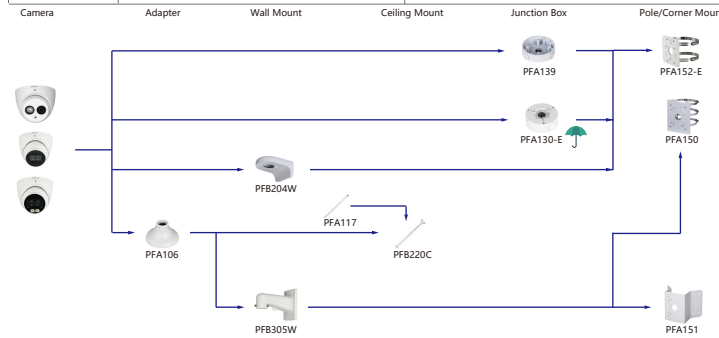

## Selection of IP&CVI Bullet Camera

Selection of IP&CVI Eyeball Camera

Shape	IP Camera	CVI Camera
	IPC-HDW4231/4431EM-AS-S4 IPC-HDW4120/4220/4231/4830EM-AS IPC-HDW5541/5241/5442TM-AS IPC-HDW5241/5442TM-AS-LED IPC-HDW3231C-A IPC-HDW4831/4631/4431/4231EM-ASE	HAC-HDW1801/1500/1200/1230/1100/1801/EM-A HAC-HDW1801/1500/1200/1100/1801EM HAC-HDW1400EM-S2 HAC-HDW1400EM-A-S2 HAC-HDW1500/1400/1200/1230EM-A-POC HAC-HDW1500/1200EM-POC HAC-HDW2802/2601/2402/2401/2501/2241T-A HAC-HDW2249T-A-N HAC-HDW1239/1409/1509T-LED HAC-HDW1239/1409/1509T-A-LED HAC-HDW2249T-IB-A-LED

Shape	IP Camera	CVI Camera
	IPC-HDW2531/2431/2331/2421R-ZS IPC-HDW2430/2330R-ZS-S3 IPC-HDW2230R-L-ZS-S3 IPC-HDW4231/4431T-Z-S4 IPC-HDW2341/3441/3541T-ZAS IPC-HDW2231T-ZS-S2 IPC-HDW5241/5541H-AS-PV IPC-HDW3441/3541/3241TM-AS IPC-HDW2831/2531/2431/2231TM-AS-S2	HAC-HDW2802/2601/2402/2401/2501/1500/1300T-Z-A HAC-HDW2802/2601/2402/2401/2501/2241T-Z-A-DP HAC-HDW1400T-Z-A-S2 HAC-HDW1801/1200/1230T-Z HAC-HDW2241/1500T-Z-POC HAC-HDW1400/1230T-Z-A-POC