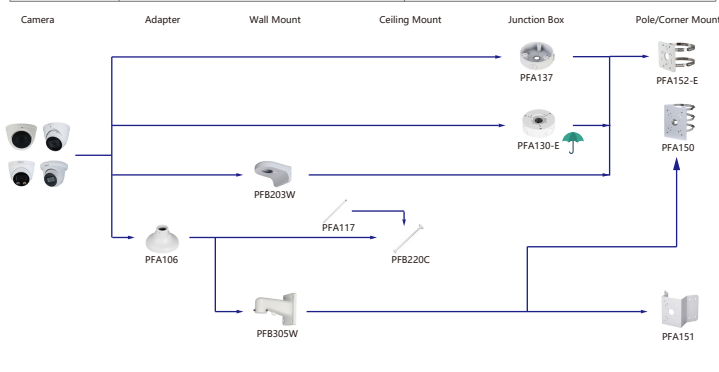

## Selection of IP&CVI Bullet Camera

Selection of IP&CVI Eyeball Camera

Shape	IP Camera	CVI Camera
	IPC-HDW4231/4431EM-AS-S4 IPC-HDW4120/4220/4231/4830EM-AS IPC-HDW5541/5241/5442TM-AS IPC-HDW5241/5442TM-AS-LED IPC-HDW3231C-A IPC-HDW4831/4631/4431/4231EM-ASE	HAC-HDW1801/1500/1200/1230/1100/1801/EM-A HAC-HDW1801/1500/1200/1100/1801EM HAC-HDW1400EM-S2 HAC-HDW1400EM-A-S2 HAC-HDW1500/1400/1200/1230EM-A-POC HAC-HDW1500/1200EM-POC HAC-HDW2802/2601/2402/2401/2501/2241T-A HAC-HDW2249T-A-N HAC-HDW1239/1409/1509T-LED HAC-HDW1239/1409/1509T-A-LED HAC-HDW2249T-IB-A-LED

Shape	IP Camera	CVI Camera
	IPC-HDW2531/2431/2331/2421R-ZS IPC-HDW2430/2330R-ZS-S3 IPC-HDW2230R-L-ZS-S3 IPC-HDW4231/4431T-Z-S4 IPC-HDW2341/3441/3541T-ZAS IPC-HDW2231T-ZS-S2 IPC-HDW5241/5541H-AS-PV IPC-HDW3441/3541/3241TM-AS IPC-HDW2831/2531/2431/2231TM-AS-S2	HAC-HDW2802/2601/2402/2401/2501/1500/1300T-Z-A HAC-HDW2802/2601/2402/2401/2501/2241T-Z-A-DP HAC-HDW1400T-Z-A-S2 HAC-HDW1801/1200/1230T-Z HAC-HDW2241/1500T-Z-POC HAC-HDW1400/1230T-Z-A-POC