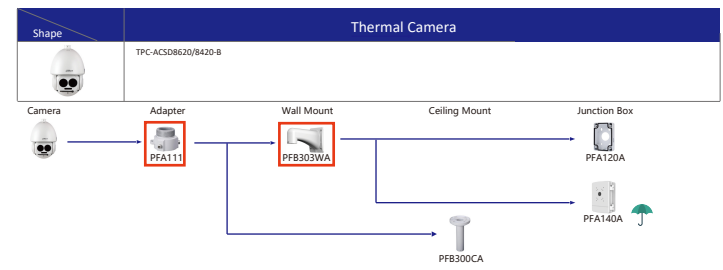

Selection of IP&CVI Eyeball Camera

Shape	IP Camera	CVI Camera
		HAC-HDW1200/1100/1800R HAC-HDW1400R-S2 HAC-T1A1121/41/51 HAC-T1A21-E

Shape	IP Camera	CVI Camera
		HAC-HDW1100/1200R-VF

Selection of PTZ Camera

Selection of PTZ Camera

Selection of PTZ Camera

Selection of PTZ Camera

Selection of Thermal Camera

Selection of Thermal Camera

- Orange font ..... Special accessories
- ..... Not recommended
- Red font ..... Special installation
- ..... Including
- ..... IP66

Selection of Special Camera

Shape	Special Camera	Shape	Special Camera
	IPC-HDBW8232E-Z-5L		SD60230U-HNI-5L
	IPC-HFW5221E-Z-IRA/BIRA		PSD81602A360 PSD8802-A180
	PSDW8842M-A180 PSDW81642M-A360		IPC-HDPW5241/5442/5541G-Z IPC-HDPW5242G-Z-MF
	IPC-HFW5100-IRA IPC-HFW5200-IRA		PSDW5631S-8360 PSDW5231S-8120
	SDTSX405-4F-WA		