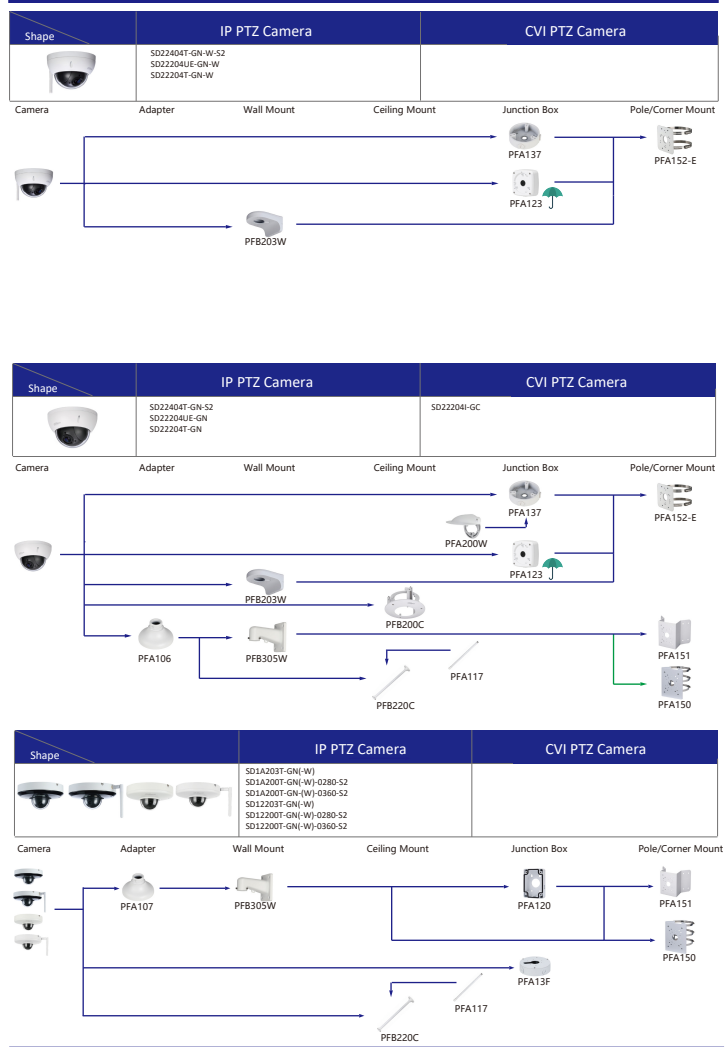

Selection of PTZ Camera