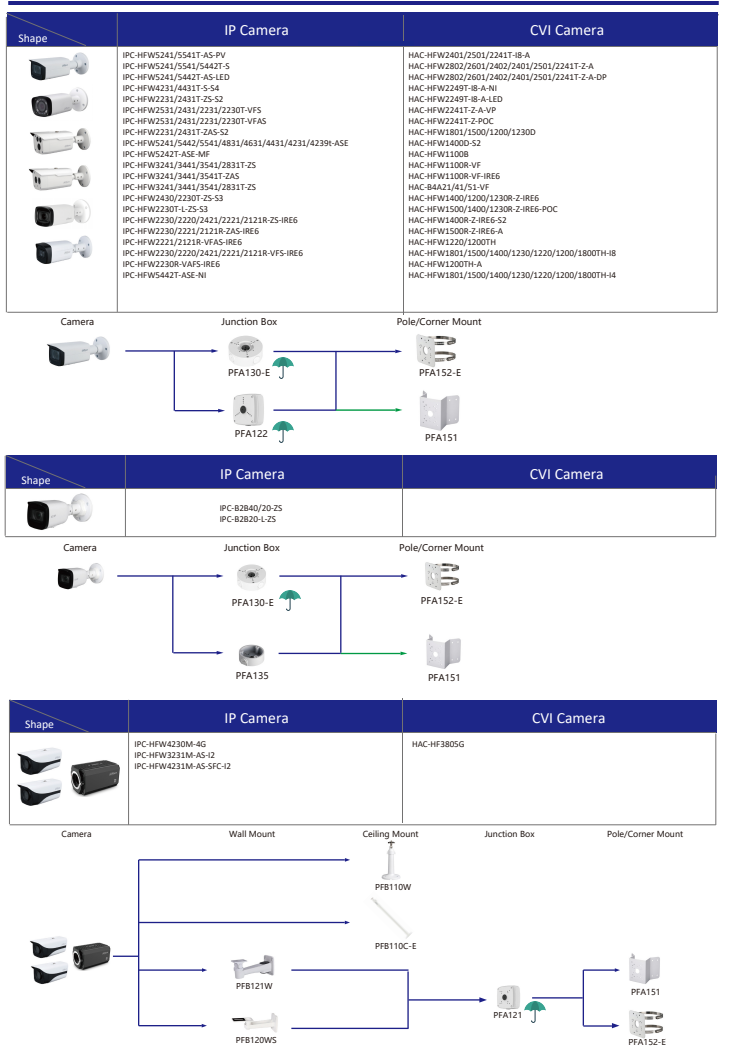

Selection of IP&CVI Bullet Camera