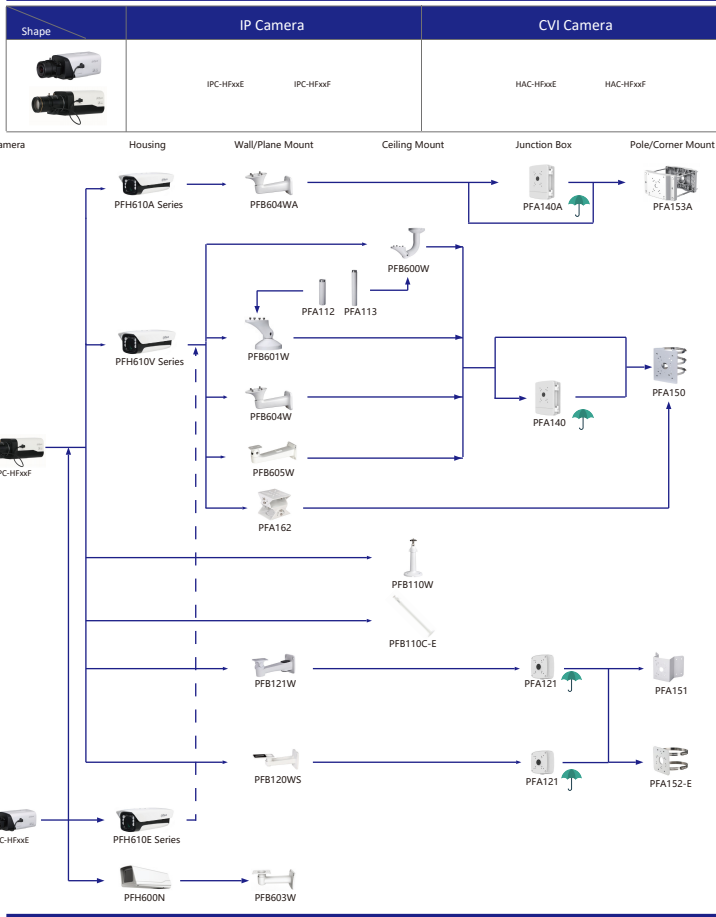

# Camera Accessories Selection

Guide you how to install all the cameras

- Orange font ---- Special accessories
- Green font ---- Not recommended
- Red font ---- Special installation
- Red box ---- Including
- Green umbrella icon ---- IP66

## Selection of IP&CVI Box Camera

## Selection of IP&CVI Bullet Camera