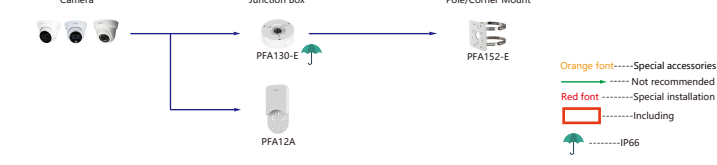

Selection of IP&CVI Eyeball Camera

Shape	IP Camera	CVI Camera
	IPC-T2840/20-ZS IPC-T2800-L-ZS	HAC-T3A21/41/51-VF

Shape	IP Camera	CVI Camera
	IPC-T18bx	ME1200/1400/1500E ME1200/1500E-LED

Shape	IP Camera	CVI Camera
		HAC-HDW1301/1500/1400/1200/1230/1800TL HAC-HDW1801/1500/1400/1200/1230/1800TL-A HAC-HDW1239/1409/1509TL-LED HAC-HDW1239/1409/1509TL-A-LED HAC-HDW1500/1230/1200/1230SL HAC-HDW1400SL-S2