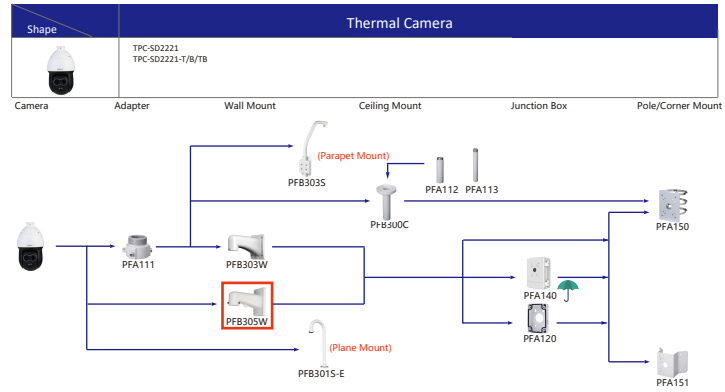

Selection of IP&CVI Eyeball Camera

Shape	IP Camera	CVI Camera
		HAC-HDW1200/1100/1800R HAC-HDW1400R-S2 HAC-T1A1121/41/51 HAC-T1A21-E

Shape	IP Camera	CVI Camera
		HAC-HDW1100/1200R-VF

Selection of PTZ Camera

Selection of PTZ Camera

Selection of PTZ Camera

Selection of PTZ Camera

Selection of Thermal Camera

Selection of Thermal Camera

- Orange font ..... Special accessories
- ..... Not recommended
- Red font ..... Special installation
- ..... Including
- ..... IP66

Selection of Special Camera

Shape	Special Camera	Shape	Special Camera
	IPC-HDBW8232E-Z-5L		SD60230U-HNI-5L
	IPC-HFW5221E-Z-IRA/BIRA		PSD81602A360 PSD8802-A180
	PSDW8842M-A180 PSDW81642M-A360		IPC-HDPW5241/5442/5541G-Z IPC-HDPW5242G-Z-MF
	IPC-HFW5100-IRA IPC-HFW5200-IRA		PSDW5631S-8360 PSDW5231S-8120
	SDTSX405-4F-WA		