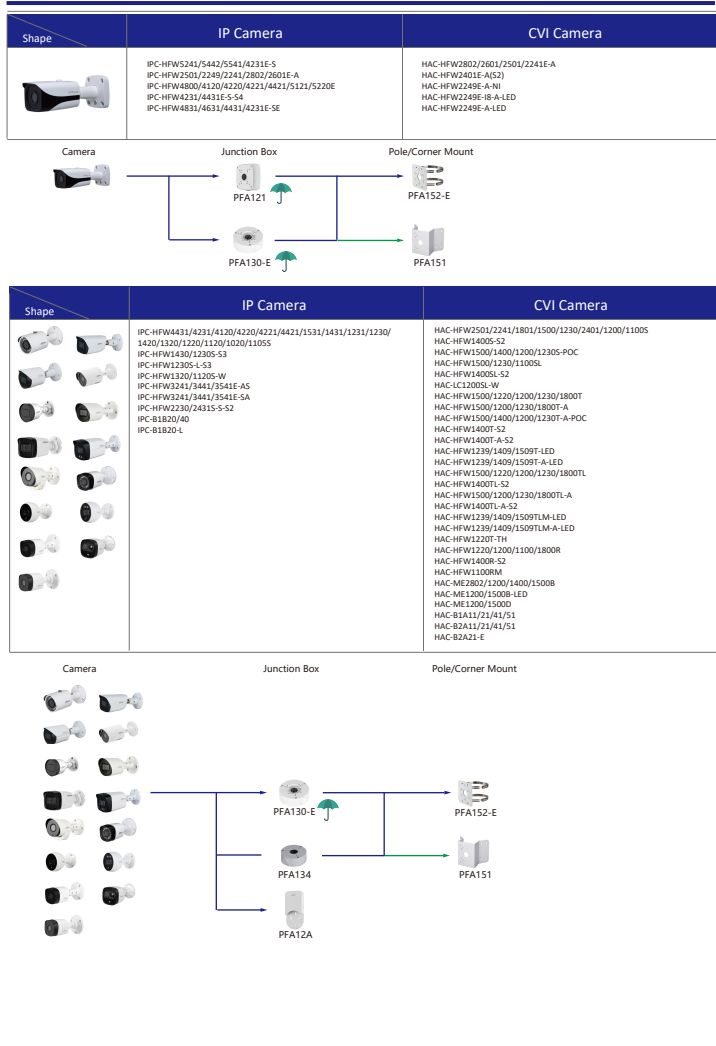

Selection of IP&CVI Bullet Camera