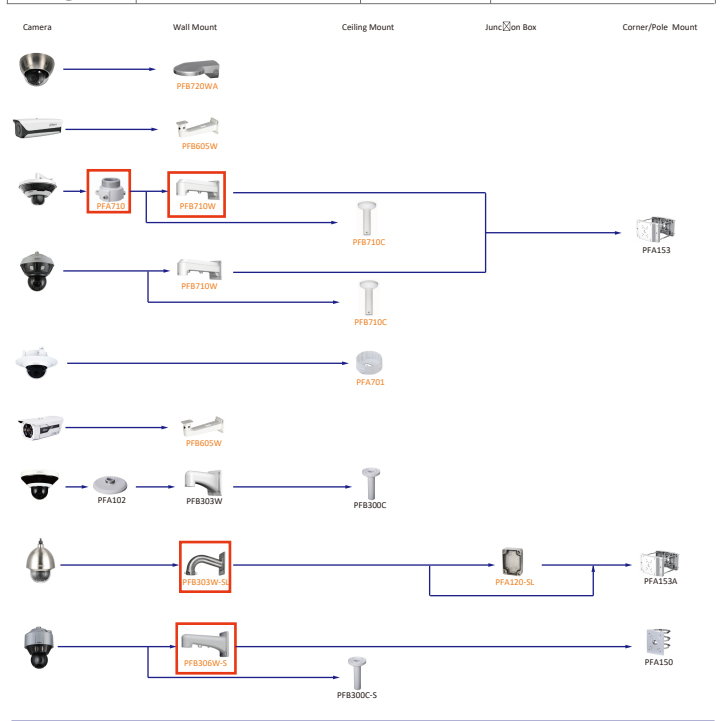

Selection of IP&CVI Eyeball Camera

Shape	IP Camera	CVI Camera
		HAC-HDW1200/1100/1800R HAC-HDW1400R-S2 HAC-T1A1121/41/51 HAC-T1A21-E

Shape	IP Camera	CVI Camera
		HAC-HDW1100/1200R-VF

Selection of PTZ Camera

Selection of PTZ Camera

Selection of PTZ Camera

Selection of PTZ Camera

Selection of Thermal Camera

Selection of Thermal Camera

- Orange font ..... Special accessories
- ..... Not recommended
- Red font ..... Special installation
- ..... Including
- ..... IP66

Selection of Special Camera

Shape	Special Camera	Shape	Special Camera
	IPC-HDBW8232E-Z-5L		SD60230U-HNI-5L
	IPC-HFW5221E-Z-IRA/BIRA		PSD81602A360 PSD8802-A180
	PSDW8842M-A180 PSDW81642M-A360		IPC-HDPW5241/5442/5541G-Z IPC-HDPW5242G-Z-MF
	IPC-HFW5100-IRA IPC-HFW5200-IRA		PSDW5631S-8360 PSDW5231S-8120
	SDTSX405-4F-WA		