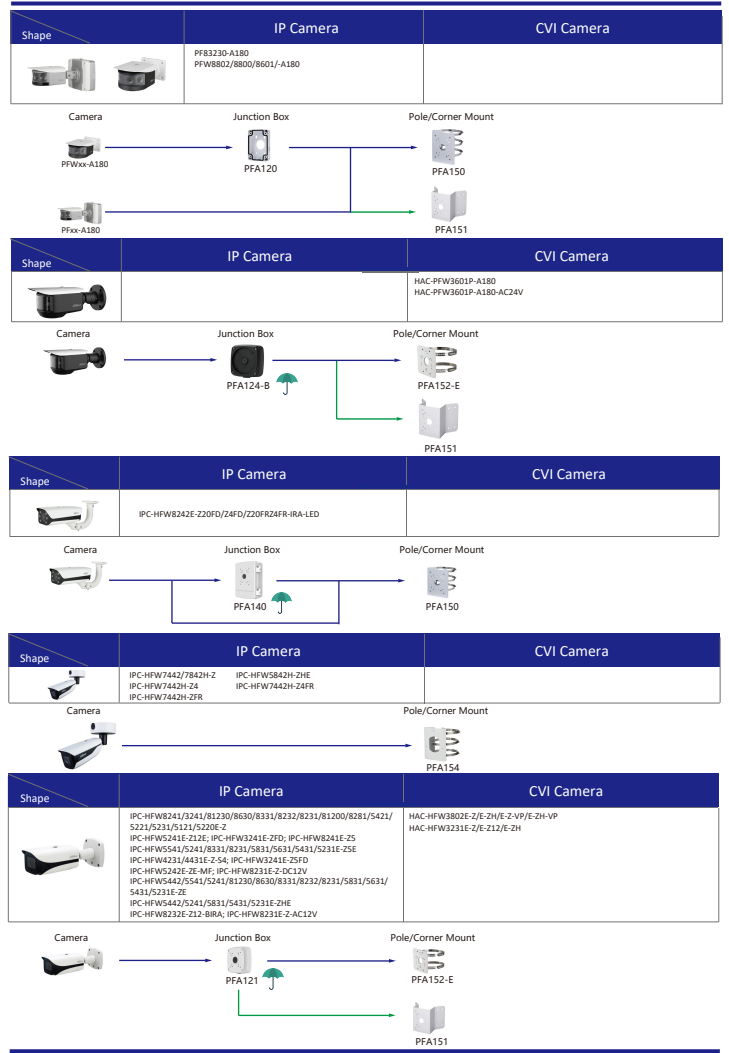

# Camera Accessories Selection

Guide you how to install all the cameras

- Orange font ---- Special accessories
- Green font ---- Not recommended
- Red font ---- Special installation
- Red box ---- Including
- Green umbrella icon ---- IP66

## Selection of IP&CVI Box Camera

## Selection of IP&CVI Bullet Camera