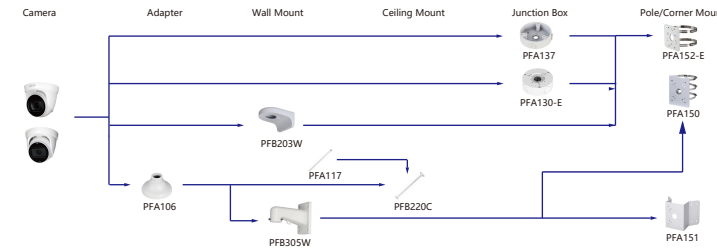

Selection of IP&CVI Eyeball Camera

Shape	IP Camera	CVI Camera
	IPC-HDW4431/4231/4120/4220/4221/4421M	HAC-HDW1200/1100/2241/2501/1200/1230/1500/2401/1220/1801/1800M HAC-HDW1400M-S2 HAC-T2A1121/41/51 HAC-T2A21-E

Shape	IP Camera	CVI Camera
	IPC-HDW2230/2431/2831/2531/2231T-AS-S2 IPC-HDW2341/3441/3541T-AS IPC-HDW1531/1431/1231/1230/1330/1220/1020S IPC-HDW1430/1230S-S3 IPC-HDW1230S-L-S3 IPC-HDW4421/4120/4220/4221/4231/4431E	HAC-HDW1100/1200R-VF

Selection of IP&CVI Eyeball Camera

Shape	IP Camera	CVI Camera
	IPC-T2840/20-ZS IPC-T2800-L-ZS	HAC-T3A21/41/51-VF

Shape	IP Camera	CVI Camera
	IPC-T18bx	ME1200/1400/1500E ME1200/1500E-LED

Shape	IP Camera	CVI Camera
		HAC-HDW1301/1500/1400/1200/1230/1800TL HAC-HDW1801/1500/1400/1200/1230/1800TL-A HAC-HDW1239/1409/1509TL-LED HAC-HDW1239/1409/1509TL-A-LED HAC-HDW1500/1230/1200/1230SL HAC-HDW1400SL-S2