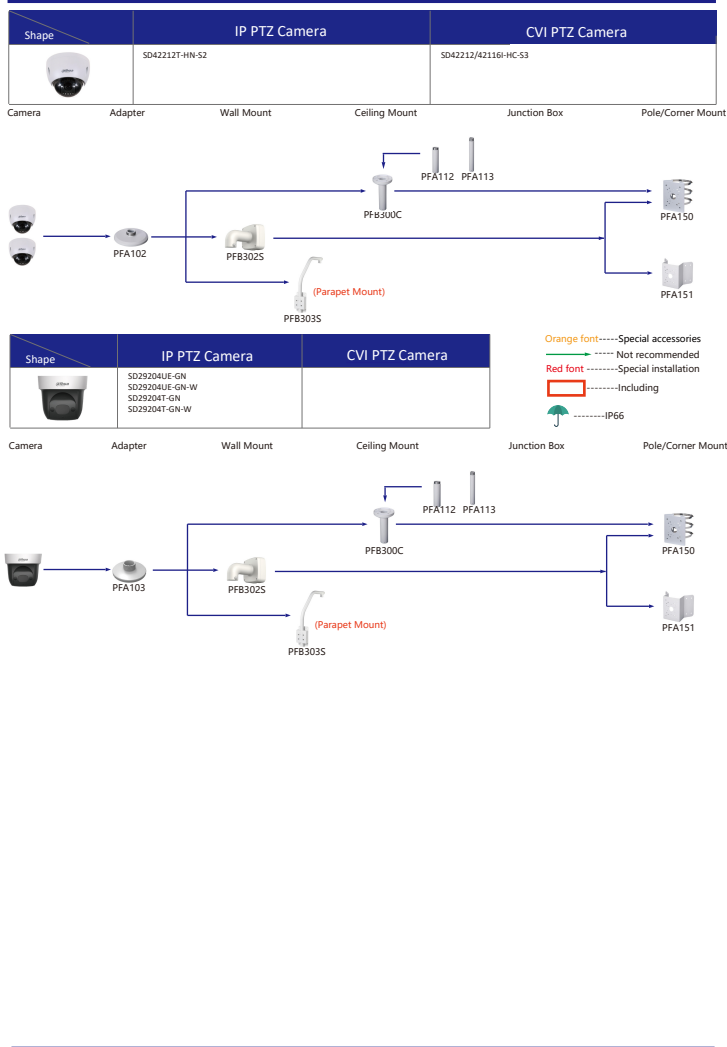

Selection of PTZ Camera