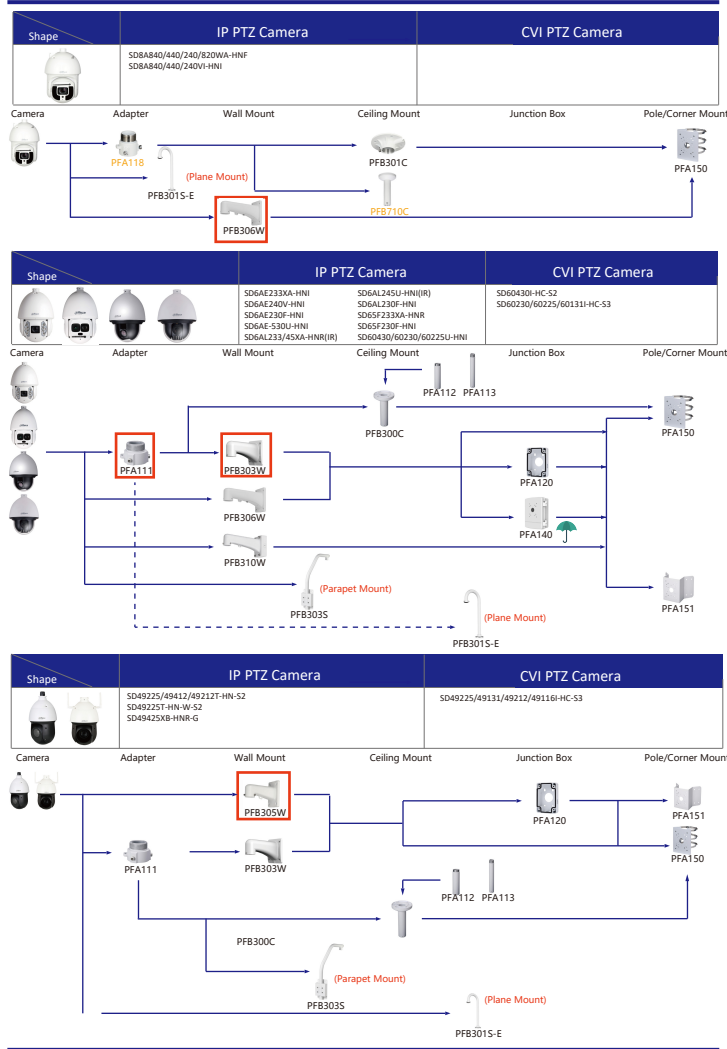

Selection of IP&CVI Eyeball Camera

Shape	IP Camera	CVI Camera
	IPC-T2840/20-ZS IPC-T2800-L-ZS	HAC-T3A21/41/51-VF

Shape	IP Camera	CVI Camera
	IPC-T18bx	ME1200/1400/1500E ME1200/1500E-LED

Shape	IP Camera	CVI Camera
		HAC-HDW1301/1500/1400/1200/1230/1800TL HAC-HDW1801/1500/1400/1200/1230/1800TL-A HAC-HDW1239/1409/1509TL-LED HAC-HDW1239/1409/1509TL-A-LED HAC-HDW1500/1230/1200/1230SL HAC-HDW1400SL-S2

Shape	IP Camera	CVI Camera
	IPC-HDW2230/2431/2831/2531/2231T-AS-S2 IPC-HDW2341/3441/3541T-AS IPC-HDW1531/1431/1231/1230/1330/1220/1020S IPC-HDW1430/1230S-S3 IPC-HDW1230S-L-S3 IPC-HDW4421/4120/4220/4221/4231/4431E	HAC-HDW1100/1200R-VF

Selection of IP&CVI Eyeball Camera

Shape	IP Camera	CVI Camera
		HAC-HDW1200/1100/1800R HAC-HDW1400R-S2 HAC-T1A1121/41/51 HAC-T1A21-E

Shape	IP Camera	CVI Camera
		HAC-HDW1100/1200R-VF

Selection of PTZ Camera

Selection of PTZ Camera

Selection of PTZ Camera

Selection of PTZ Camera

Selection of Thermal Camera

Selection of Thermal Camera

- Orange font ..... Special accessories
- ..... Not recommended
- Red font ..... Special installation
- ..... Including
- ..... IP66