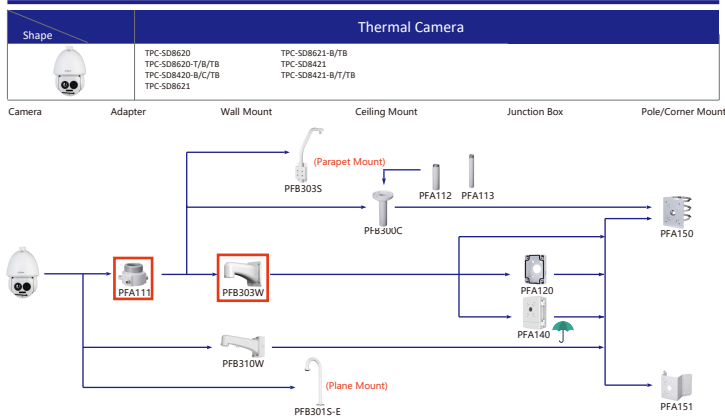

Selection of IP&CVI Eyeball Camera

Shape	IP Camera	CVI Camera
		HAC-HDW1200/1100/1800R HAC-HDW1400R-S2 HAC-T1A1121/41/51 HAC-T1A21-E

Shape	IP Camera	CVI Camera
		HAC-HDW1100/1200R-VF

Selection of PTZ Camera

Selection of PTZ Camera

Selection of PTZ Camera

Selection of PTZ Camera

Selection of Thermal Camera

Selection of Thermal Camera

- Orange font ..... Special accessories
- ..... Not recommended
- Red font ..... Special installation
- ..... Including
- ..... IP66

Selection of Special Camera

Shape	Special Camera	Shape	Special Camera
	IPC-HDBW8232E-Z-5L		SD60230U-HNI-5L
	IPC-HFW5221E-Z-IRA/BIRA		PSD81602A360 PSD8802-A180
	PSDW8842M-A180 PSDW81642M-A360		IPC-HDPW5241/5442/5541G-Z IPC-HDPW5242G-Z-MF
	IPC-HFW5100-IRA IPC-HFW5200-IRA		PSDW5631S-8360 PSDW5231S-8120
	SDTSX405-4F-WA		