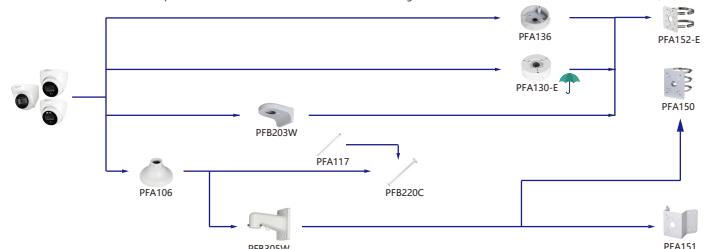

Selection of IP&CVI Eyeball Camera

Shape	IP Camera	CVI Camera
	IPC-HDW4431/4231/4120/4220/4221/4421M	HAC-HDW1200/1100/2241/2501/1200/1230/1500/2401/1220/1801/1800M HAC-HDW1400M-S2 HAC-T2A1121/41/51 HAC-T2A21-E

Shape	IP Camera	CVI Camera
	IPC-HDW2230/2431/2831/2531/2231T-AS-S2 IPC-HDW2341/3441/3541T-AS IPC-HDW1531/1431/1231/1230/1330/1220/1020S IPC-HDW1430/1230S-S3 IPC-HDW1230S-L-S3 IPC-HDW4421/4120/4220/4221/4231/4431E	HAC-HDW1100/1200R-VF

Selection of IP&CVI Eyeball Camera

Shape	IP Camera	CVI Camera
	IPC-T2840/20-ZS IPC-T2800-L-ZS	HAC-T3A21/41/51-VF

Shape	IP Camera	CVI Camera
	IPC-T18bx	ME1200/1400/1500E ME1200/1500E-LED

Shape	IP Camera	CVI Camera
		HAC-HDW1301/1500/1400/1200/1230/1800TL HAC-HDW1801/1500/1400/1200/1230/1800TL-A HAC-HDW1239/1409/1509TL-LED HAC-HDW1239/1409/1509TL-A-LED HAC-HDW1500/1230/1200/1230SL HAC-HDW1400SL-S2