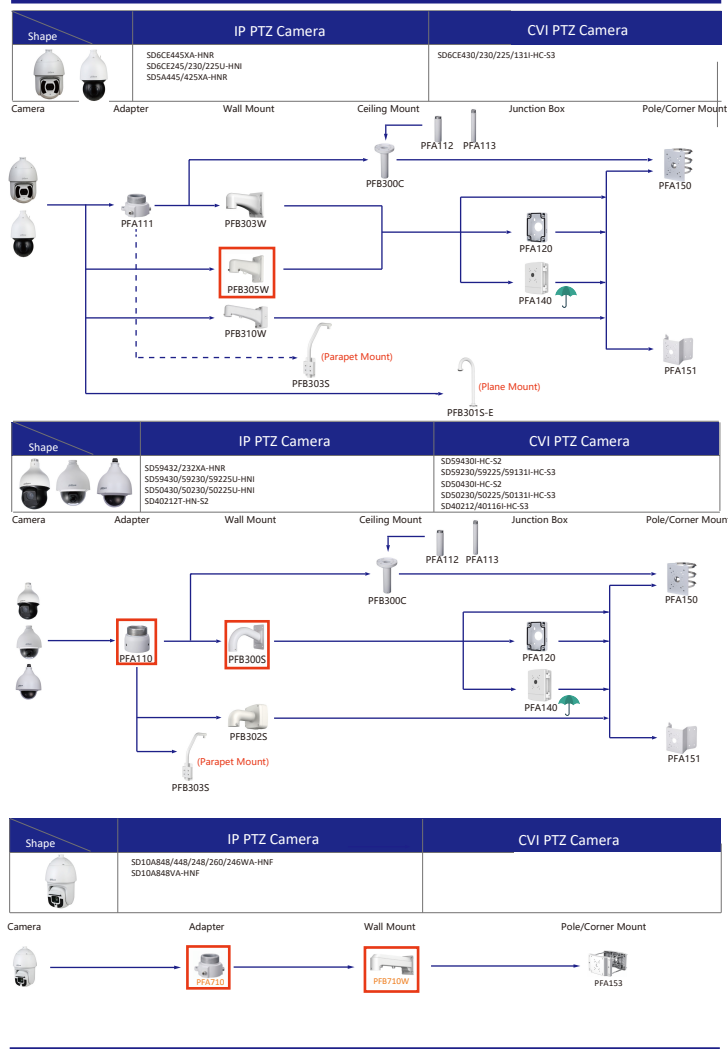

Selection of PTZ Camera