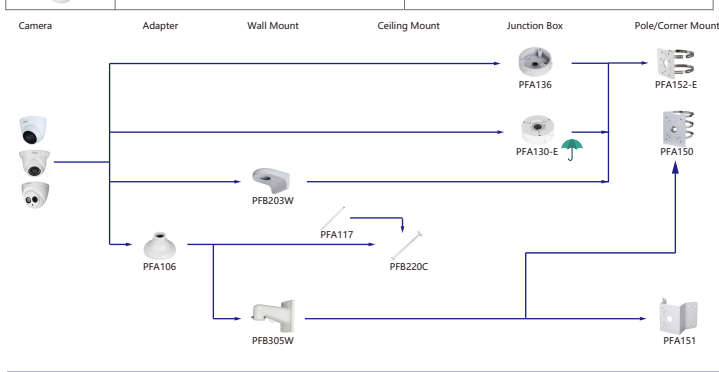

Shape	IP Camera	CVI Camera
	IPC-HDW2230/2431/2831/2531/2231T-AS-S2 IPC-HDW2341/3441/3541T-AS IPC-HDW1531/1431/1231/1230/1330/1220/1020S IPC-HDW1430/1230S-S3 IPC-HDW1230S-L-S3 IPC-HDW4421/4120/4220/4221/4231/4431E	HAC-HDW1100/1200R-VF