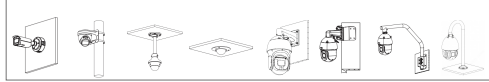

# Camera Accessories Selection

Guide you how to install all the cameras

- Orange font ---- Special accessories
- Green font ---- Not recommended
- Red font ---- Special installation
- Red box ---- Including
- Green umbrella icon ---- IP66