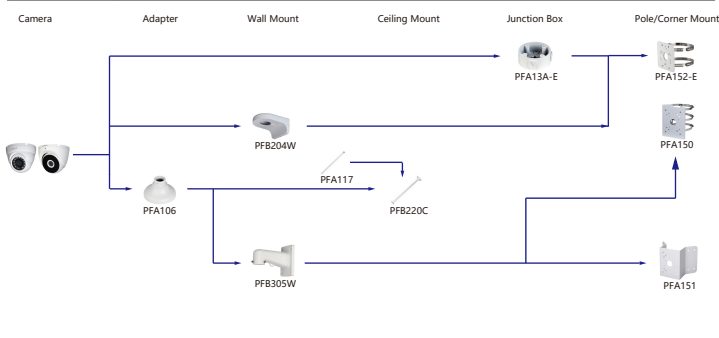

Selection of IP&CVI Eyeball Camera

Shape	IP Camera	CVI Camera
	IPC-HDW4431/4231/4120/4220/4221/4421M	HAC-HDW1200/1100/2241/2501/1200/1230/1500/2401/1220/1801/1800M HAC-HDW1400M-S2 HAC-T2A1121/41/51 HAC-T2A21-E