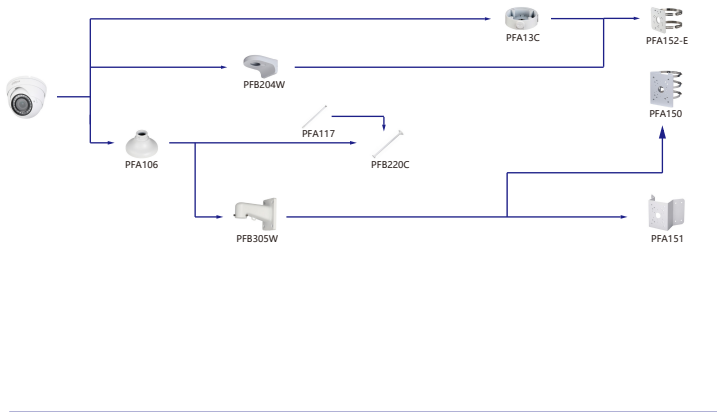

Shape	IP Camera	CVI Camera
	IPC-HDW2230/2431/2831/2531/2231T-AS-S2 IPC-HDW2341/3441/3541T-AS IPC-HDW1531/1431/1231/1230/1330/1220/1020S IPC-HDW1430/1230S-S3 IPC-HDW1230S-L-S3 IPC-HDW4421/4120/4220/4221/4231/4431E	HAC-HDW1100/1200R-VF

Selection of IP&CVI Eyeball Camera

Shape	IP Camera	CVI Camera
		HAC-HDW1200/1100/1800R HAC-HDW1400R-S2 HAC-T1A1121/41/51 HAC-T1A21-E

Shape	IP Camera	CVI Camera
		HAC-HDW1100/1200R-VF

Selection of PTZ Camera