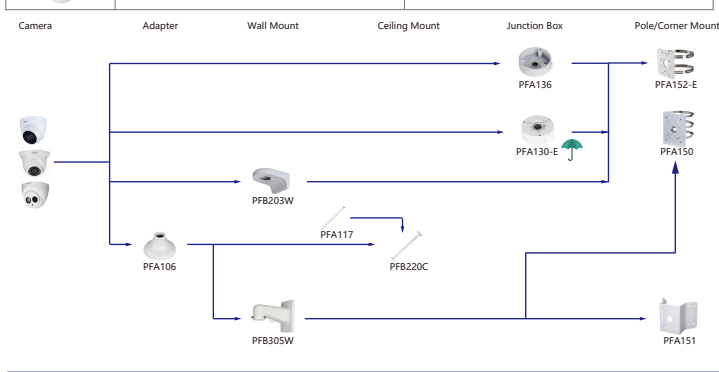

Selection of IP&CVI Eyeball Camera

Shape	IP Camera	CVI Camera
	IPC-T2840/20-ZS IPC-T2800-L-ZS	HAC-T3A21/41/51-VF

Shape	IP Camera	CVI Camera
	IPC-T18bx	ME1200/1400/1500E ME1200/1500E-LED

Shape	IP Camera	CVI Camera
		HAC-HDW1301/1500/1400/1200/1230/1800TL HAC-HDW1801/1500/1400/1200/1230/1800TL-A HAC-HDW1239/1409/1509TL-LED HAC-HDW1239/1409/1509TL-A-LED HAC-HDW1500/1230/1200/1230SL HAC-HDW1400SL-S2

Orange font-----Special accessories  
Red font-----Not recommended  
Red box-----Special installation  
Green umbrella-----IP66

Selection of IP&CVI Eyeball Camera

Shape	IP Camera	CVI Camera
	IPC-HDW4431/4231/4120/4220/4221/4421M	HAC-HDW1200/1100/2241/2501/1200/1230/1500/2401/1220/1801/1800M HAC-HDW1400M-S2 HAC-T2A1121/41/51 HAC-T2A21-E

Shape	IP Camera	CVI Camera
	IPC-HDW2230/2431/2831/2531/2231T-AS-S2 IPC-HDW2341/3441/3541T-AS IPC-HDW1531/1431/1231/1230/1330/1220/1020S IPC-HDW1430/1230S-S3 IPC-HDW1230S-L-S3 IPC-HDW4421/4120/4220/4221/4231/4431E	HAC-HDW1100/1200R-VF

Selection of IP&CVI Eyeball Camera

Shape	IP Camera	CVI Camera
		HAC-HDW1200/1100/1800R HAC-HDW1400R-S2 HAC-T1A1121/41/51 HAC-T1A21-E

Shape	IP Camera	CVI Camera
		HAC-HDW1100/1200R-VF

Selection of PTZ Camera