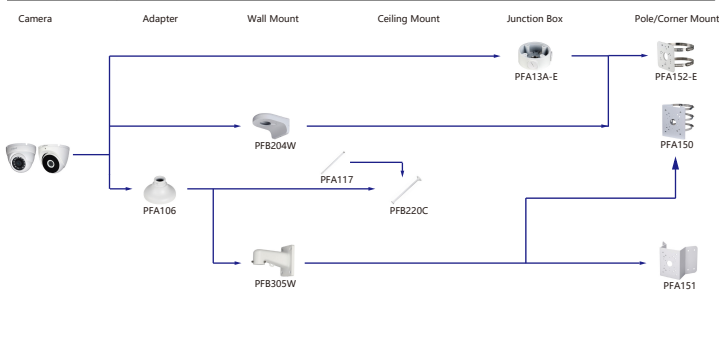

Selection of IP&CVI Eyeball Camera

Shape	IP Camera	CVI Camera
	IPC-T2840/20-ZS IPC-T2800-L-ZS	HAC-T3A21/41/51-VF

Shape	IP Camera	CVI Camera
	IPC-T18bx	ME1200/1400/1500E ME1200/1500E-LED

Shape	IP Camera	CVI Camera
		HAC-HDW1301/1500/1400/1200/1230/1800TL HAC-HDW1801/1500/1400/1200/1230/1800TL-A HAC-HDW1239/1409/1509TL-LED HAC-HDW1239/1409/1509TL-A-LED HAC-HDW1500/1230/1200/1230SL HAC-HDW1400SL-S2

Orange font-----Special accessories  
Red font-----Not recommended  
Red box-----Special installation  
Green umbrella-----IP66

Selection of IP&CVI Eyeball Camera

Shape	IP Camera	CVI Camera
	IPC-HDW4431/4231/4120/4220/4221/4421M	HAC-HDW1200/1100/2241/2501/1200/1230/1500/2401/1220/1801/1800M HAC-HDW1400M-S2 HAC-T2A1121/41/51 HAC-T2A21-E