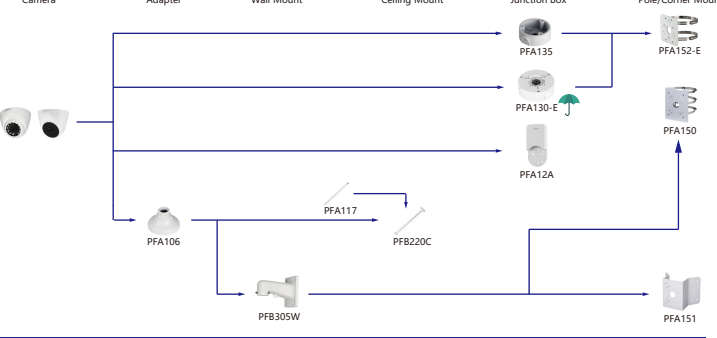

Selection of IP&CVI Eyeball Camera

Shape	IP Camera	CVI Camera
	IPC-T2840/20-ZS IPC-T2800-L-ZS	HAC-T3A21/41/51-VF

Shape	IP Camera	CVI Camera
	IPC-T18bx	ME1200/1400/1500E ME1200/1500E-LED

Shape	IP Camera	CVI Camera
		HAC-HDW1301/1500/1400/1200/1230/1800TL HAC-HDW1801/1500/1400/1200/1230/1800TL-A HAC-HDW1239/1409/1509TL-LED HAC-HDW1239/1409/1509TL-A-LED HAC-HDW1500/1230/1200/1230SL HAC-HDW1400SL-S2

Orange font-----Special accessories  
Red font-----Not recommended  
Red box-----Special installation  
Green umbrella-----IP66

Selection of IP&CVI Eyeball Camera

Shape	IP Camera	CVI Camera
	IPC-HDW4431/4231/4120/4220/4221/4421M	HAC-HDW1200/1100/2241/2501/1200/1230/1500/2401/1220/1801/1800M HAC-HDW1400M-S2 HAC-T2A1121/41/51 HAC-T2A21-E

Shape	IP Camera	CVI Camera
	IPC-HDW2230/2431/2831/2531/2231T-AS-S2 IPC-HDW2341/3441/3541T-AS IPC-HDW1531/1431/1231/1230/1330/1220/1020S IPC-HDW1430/1230S-S3 IPC-HDW1230S-L-S3 IPC-HDW4421/4120/4220/4221/4231/4431E	HAC-HDW1100/1200R-VF

Selection of IP&CVI Eyeball Camera

Shape	IP Camera	CVI Camera
		HAC-HDW1200/1100/1800R HAC-HDW1400R-S2 HAC-T1A1121/41/51 HAC-T1A21-E

Shape	IP Camera	CVI Camera
		HAC-HDW1100/1200R-VF

Selection of PTZ Camera