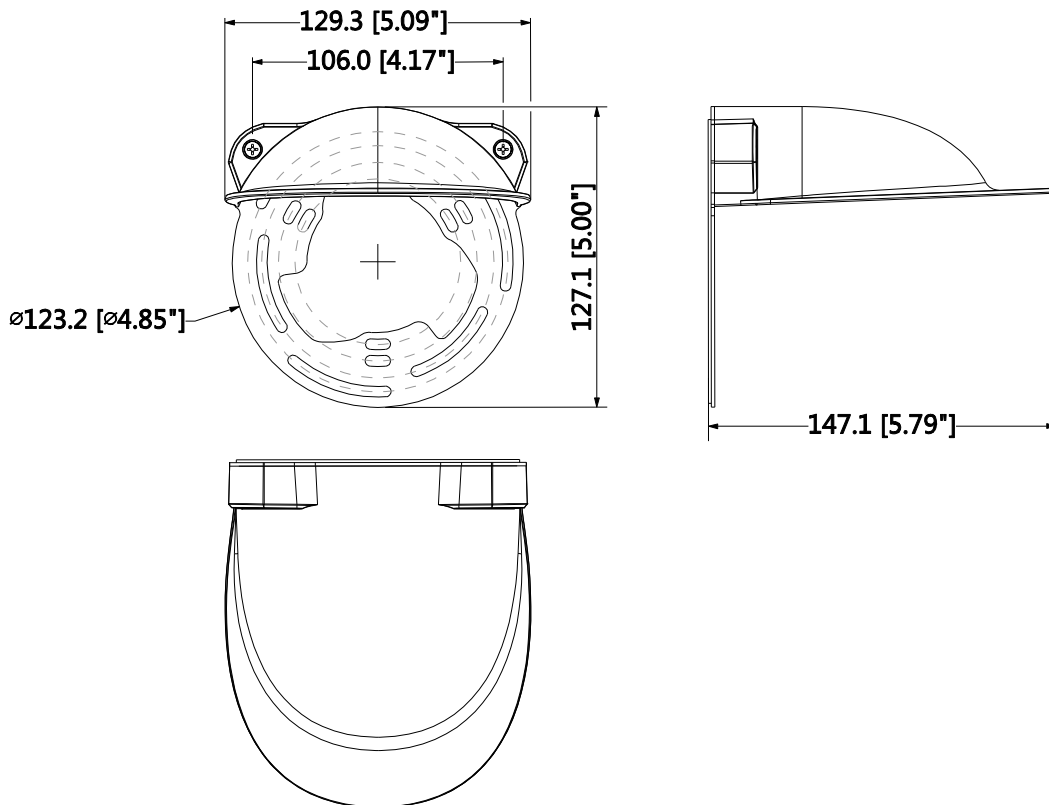

## Features

- Material: Aluminum & SGCC
- Rain shade of dome camera or with junction box
- Neat & Integrated design

### Technical Specifications

<b>Model</b>	MNT-PFA200-W
<b>General</b>	
Material	Aluminum & SGCC
Dimension (W x H x D)	129.3mmx127mmx147mm(5.09"x5"x5.79")
Weight	0.25kg(0.55lb)
Load Bearing	N/A
Color	White
Operating Temperature	-40°C ~60°C(-40°F ~140°F)
Humidity	0~90% RH
Applicable Model	Please see "Accessory Selection"

### Dimensions (mm/inch)

## Package Information

- Rain shade \*1
- Mounting plate \*1
- M4X10 screw \*2

Package data	
Box Dimension	154mmx145mmx79mm (6.06"x5.71"x3.11")
Box Weight	0.3kg (0.66lb)
Protective Box Dimension	633mmx407mmx315mm (24.92"x16.02"x12.4")
Box In Protective Box	40 In 1