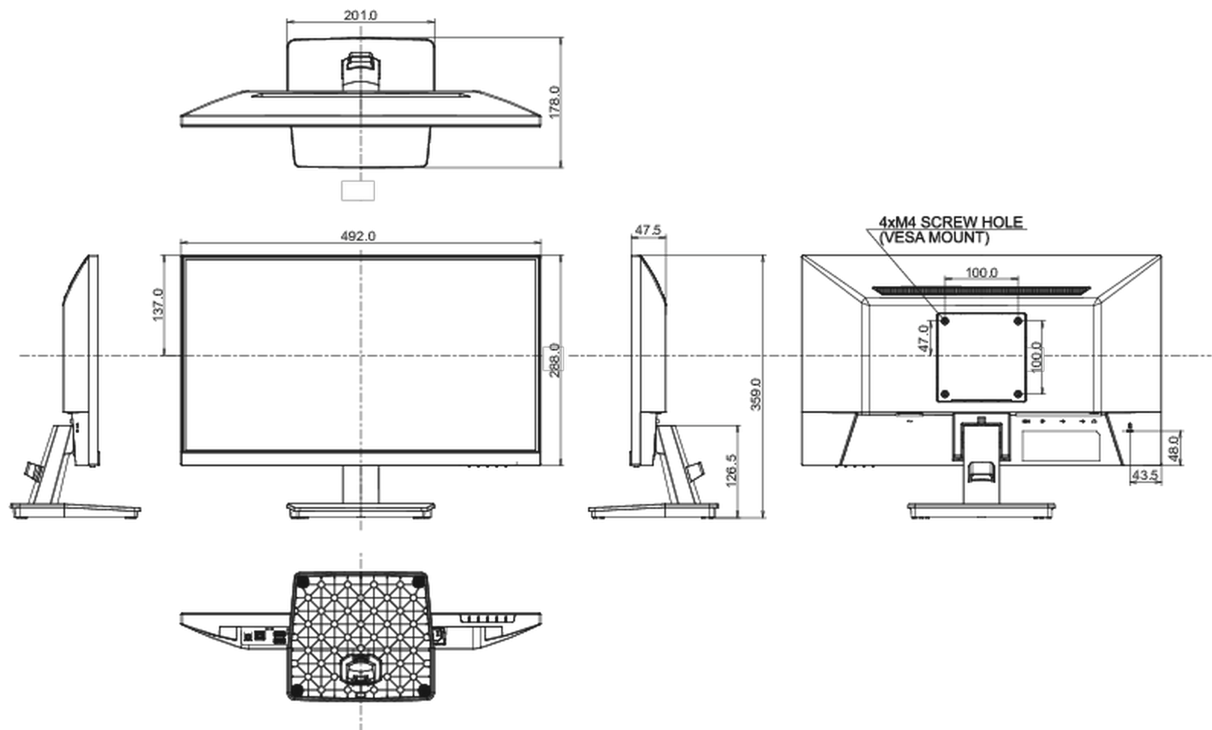

01 DISPLAY CHARACTERISTICS

Design	3-side borderless
Diagonal	21.5", 54.5cm
Panel	IPS panel technology LED, matte finish
Native resolution	1920 x 1080 @100Hz (2.1 megapixel Full HD)
Aspect ratio	16:9
Panel brightness	250 cd/m ²
Static contrast	1000:1
Advanced contrast	80M:1
Response time (MPRT)	1ms
Viewing zone	horizontal/vertical: 178°/178°, right/left: 89°/89°, up/down: 89°/89°
Colour support	16.7mIn (sRGB: 96%; NTSC: 72%)
Horizontal Sync	30 - 110kHz
Viewable area W x H	478.7 x 260.3mm, 18.8 x 10.3"
Pixel pitch	0.249mm
Colour	matte, black

04 MECHANICAL

Display position adjustments	tilt
Tilt angle	22° up; 4° down
VESA mounting	100 x 100mm
Cable management system	yes

05 ACCESSORIES INCLUDED

Cables	power, USB, HDMI
---------------	------------------

E

REACH SVHC

above 0.1%: Lead

08 DIMENSIONS / WEIGHT

Product dimensions W x H x D

492 x 359 x 178mm

Box dimensions W x H x D

564 x 380 x 122mm

Weight (without box)

2.6kg

Weight (with box)

3.6kg

EAN code

4948570123018

All trademarks and registered trademarks acknowledged. E & O E. Specification subject to change without notice. All LCD's comply with ISO-9241-307:2008 in connection with pixel defects.