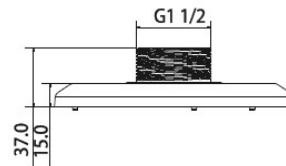

PLA-100-W

Mount Adapter

GENERAL

Material	Aluminum
Dimension (W x H x D)	Ø150.8mm x 37mm
Pipe Thread	G1 1/2"
Operating Temperature	-40°C -60°C
Humidity	0-90% RH
Load Bearing	3.0Kg
Weight	0.21Kg

DIMENSIONS & APPLICATION