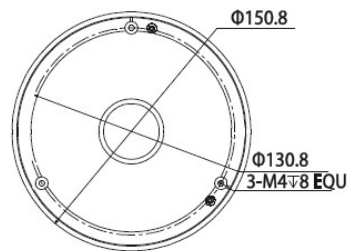

PLA-100-W

Mount Adapter

GENERAL

Material	Aluminum
Dimension (W x H x D)	Ø150.8mm x 37mm
Pipe Thread	G1 1/2"
Operating Temperature	-40°C -60°C
Humidity	0-90% RH
Load Bearing	3.0Kg
Weight	0.21Kg

DIMENSIONS & APPLICATION