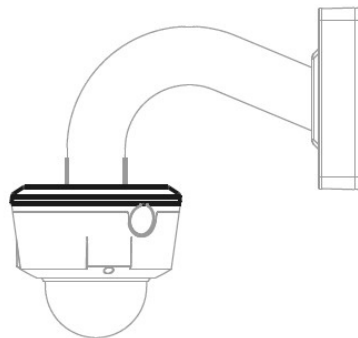

PLA-100-W

Mount Adapter

GENERAL

Material	Aluminum
Dimension (W x H x D)	Ø150.8mm x 37mm
Pipe Thread	G1 1/2"
Operating Temperature	-40°C -60°C
Humidity	0-90% RH
Load Bearing	3.0Kg
Weight	0.21Kg

DIMENSIONS & APPLICATION