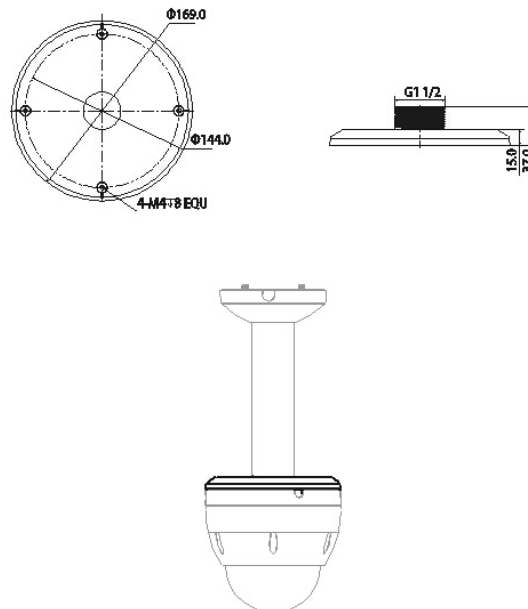

PLA-102-W

Mount Adapter

GENERAL

Material	Aluminum
Dimension (W x H x D)	Ø169mm x 37mm
Pipe Thread	G1 1/2"
Operating Temperature	-40°C -60°C
Humidity	0-90% RH
Load Bearing	N/A
Weight	0.25Kg

DIMENSIONS & APPLICATION