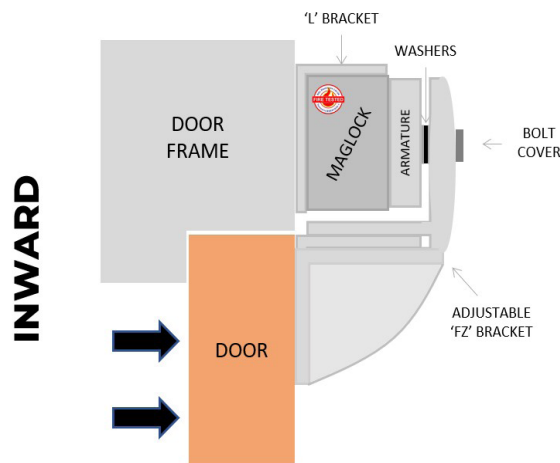

DOUBLE ARCHITECTURAL 1200 BRACKETS RGL SAFETY RANGE

MAGNETIC LOCK

Fire tested range of maglocks and brackets from a market leader in access control.

FIRE TESTED to BSEN1634-1-2014 & BS476:Part22:1987 (30, 60, 90 & 120 min timber door-sets)

BK1200-D-FL/AB

SPECIFICATION

BK1200-D-FL/AB

- Specially designed bracket slots that allows for a simple one person installation of double maglocks
- Fully adjustable brackets
- Suitable for all RGL Standard Maglocks - inc: ML1200-D / ML1200-D-M

DIMENSIONS

BK1200-D-FL/AB

- 530x72x45 (mm) L Bracket (LxWxD)
- 265x60x60 (mm) Z Bracket (LxWxD) x2
- 3.74kg Boxed

FEATURES

BK1200-D-FL/AB

- Fire rated (30, 60, 90 & 120 min timber door set)
- L bracket for use on outward opening doors
- ZL bracket for use on inward opening doors
- Anodised aluminium finish
- Z Bracket can provide an extra 20mm-30mm of reach for non standard door settings