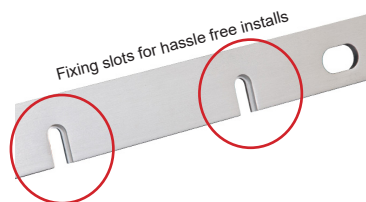

DOUBLE ARCHITECTURAL 1200 BRACKETS RGL SAFETY RANGE

MAGNETIC LOCK

Fire tested range of maglocks and brackets from a market leader in access control.

FIRE TESTED to BSEN1634-1-2014 & BS476:Part22:1987 (30, 60, 90 & 120 min timber door-sets)

BK1200-D-FL/AB

SPECIFICATION

BK1200-D-FL/AB

- Specially designed bracket slots that allows for a simple one person installation of double maglocks
- Fully adjustable brackets
- Suitable for all RGL Standard Maglocks - inc: ML1200-D / ML1200-D-M

DIMENSIONS

BK1200-D-FL/AB

- 530x72x45 (mm) L Bracket (LxWxD)
- 265x60x60 (mm) Z Bracket (LxWxD) x2
- 3.74kg Boxed

FEATURES

BK1200-D-FL/AB

- Fire rated (30, 60, 90 & 120 min timber door set)
- L bracket for use on outward opening doors
- ZL bracket for use on inward opening doors
- Anodised aluminium finish
- Z Bracket can provide an extra 20mm-30mm of reach for non standard door settings