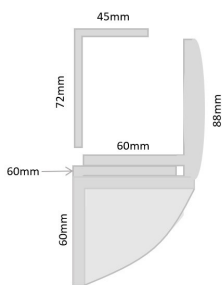

BK1200-D-FL/AB

SPECIFICATION

BK1200-D-FL/AB

- Specially designed bracket slots that allows for a simple one person installation of double maglocks
- Fully adjustable brackets
- Suitable for all RGL Standard Maglocks - inc: ML1200-D / ML1200-D-M

DIMENSIONS

BK1200-D-FL/AB

- 530x72x45 (mm) L Bracket (LxWxD)
- 265x60x60 (mm) Z Bracket (LxWxD) x2
- 3.74kg Boxed

FEATURES

BK1200-D-FL/AB

- Fire rated (30, 60, 90 & 120 min timber door set)
- L bracket for use on outward opening doors
- ZL bracket for use on inward opening doors
- Anodised aluminium finish
- Z Bracket can provide an extra 20mm-30mm of reach for non standard door settings