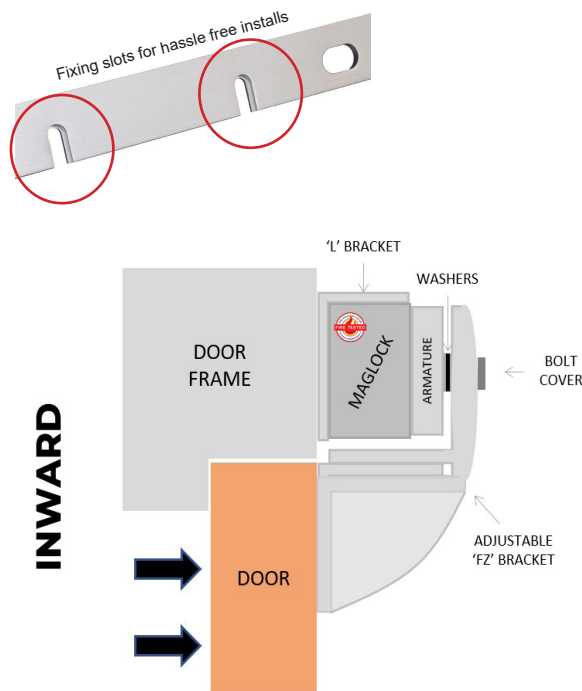

# DOUBLE ARCHITECTURAL BRACKETS RGL SAFETY RANGE

**MAGNETIC LOCK**

Fire tested range of maglocks and brackets from a market leader in access control.

**FIRE TESTED** to BSEN1634-1-2014 & BS476:Part22:1987 (30, 60, 90 & 120 min timber door-sets)

**BK600-D-FL/AB**

## SPECIFICATION

BK600-D-FL/AB  
 • Specially designed bracket slots that allows for a simple one person installation of double maglocks  
 • Fully adjustable brackets  
 • Suitable for all RGL Slimline Maglocks - inc: ML600-D / ML600-D-M / ML600-D-MDS

## DIMENSIONS

BK600-D-FL/AB  
 • 500x47x30 (mm) L Bracket (LxWxD)  
 • 250x50x55 (mm) Z Bracket (LxWxD) x2  
 2.34kg Boxed