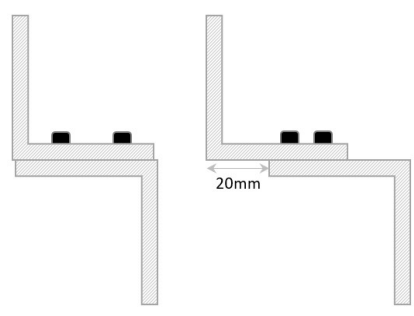

ZL BRACKETS FOR EXTERNAL MAGLOCK (600LB)

MAGNETIC LOCK

External range of maglocks and brackets from a market leader in access control.

BKEX600ZL

SPECIFICATION	FEATURES	OTHER PRODUCTS
---------------	----------	----------------

BKEX600ZL

- Fully adjustable brackets
- Suitable for RGL Slimline External Maglocks - inc: EXML600-GATE & EXML600-GATE-M

BKEX600ZL

- ZL bracket for use on inward opening gates
- Anodised aluminium finish
- Z Bracket can provide an extra 20mm of reach for non standard door settings

DIMENSIONS	CONTENTS
------------	----------

BKEX600ZL

- 223x50x30 (mm) L Bracket (LxWxD)
- 200x50x50 (mm) Z Bracket (LxWxD)
- 715g Boxed

BKEX600ZL

- 1 x ZL Brackets
- 1 x Fixing kits