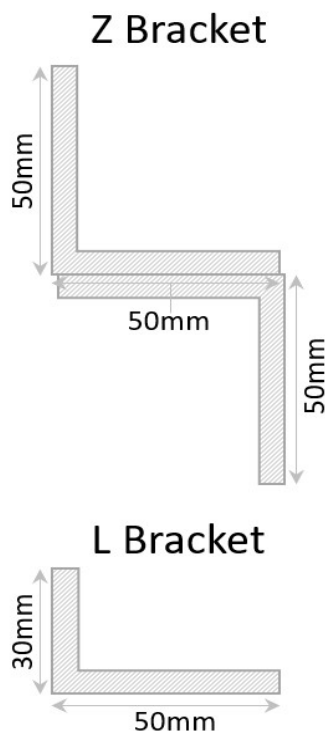

ZL BRACKETS FOR EXTERNAL MAGLOCK (600LB)

MAGNETIC LOCK

External range of maglocks and brackets from a market leader in access control.

BKEX600ZL

SPECIFICATION	FEATURES	OTHER PRODUCTS
---------------	----------	----------------

BKEX600ZL

- Fully adjustable brackets
- Suitable for RGL Slimline External Maglocks - inc: EXML600-GATE & EXML600-GATE-M

BKEX600ZL

- ZL bracket for use on inward opening gates
- Anodised aluminium finish
- Z Bracket can provide an extra 20mm of reach for non standard door settings

DIMENSIONS	CONTENTS
------------	----------

BKEX600ZL

- 223x50x30 (mm) L Bracket (LxWxD)
- 200x50x50 (mm) Z Bracket (LxWxD)
- 715g Boxed

BKEX600ZL

- 1 x ZL Brackets
- 1 x Fixing kits