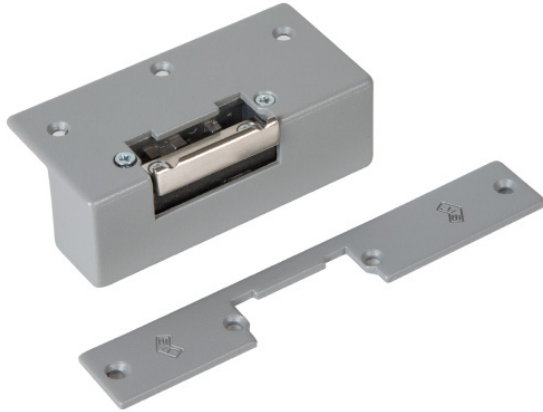

EURO STYLE RELEASE

MAGNETIC LOCK

DS-001

SPECIFICATION

- DS-001
- Use with access and door entry systems
 - Suitable for metal and wooden doors
 - 12V AC/DC (intermittent use only)
 - Euro style release
 - Apply power to open

FEATURES

- DS-001
- Internal use
 - Fail-secure
 - Mortise/Rim face plates included
 - Manual deactivation nib
 - Adjustable jaw

OTHER PRODUCTS

1201SM-1

KPI1000

DIMENSIONS

- DS-001
- Mortise: 160x32x25 (mm)
 - Rim: 106x32x50 (mm)
 - 416g Boxed
 - M: 264g Unboxed
 - R: 294g (Unboxed)

CONTENTS

- DS-001
- Door Strike
 - Rim Plate
 - Diode

ML600

DU-GB/PTE

Manufactured by a BSIA Member