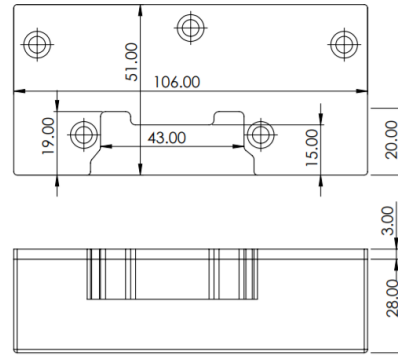

EURO STYLE RELEASE

MAGNETIC LOCK

DS-001

SPECIFICATION

- DS-001
- Use with access and door entry systems
 - Suitable for metal and wooden doors
 - 12V AC/DC (intermittent use only)
 - Euro style release
 - Apply power to open

FEATURES

- DS-001
- Internal use
 - Fail-secure
 - Mortise/Rim face plates included
 - Manual deactivation nib
 - Adjustable jaw

OTHER PRODUCTS

1201SM-1

KPI1000

DIMENSIONS

- DS-001
- Mortise: 160x32x25 (mm)
 - Rim: 106x32x50 (mm)
 - 416g Boxed
 - M: 264g Unboxed
 - R: 294g (Unboxed)

CONTENTS

- DS-001
- Door Strike
 - Rim Plate
 - Diode

ML600

DU-GB/PTE

Manufactured by a BSIA Member