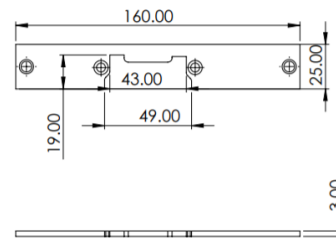

SPECIFICATION

1. DS-001
2. Use with access and door entry systems
   - Suitable for metal and wooden doors
   - 12V AC/DC (intermittent use only)
   - Euro style release
   - Apply power to open

FEATURES

1. DS-001
2. Internal use
   - Fail-secure
   - Mortise/Rim face plates included
   - Manual deactivation nib
   - Adjustable jaw