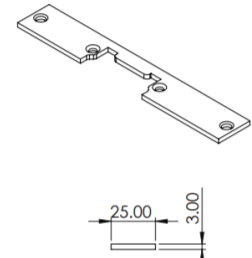

EURO STYLE RELEASE

MAGNETIC LOCK

DS-001

SPECIFICATION

- DS-001
- Use with access and door entry systems
 - Suitable for metal and wooden doors
 - 12V AC/DC (intermittent use only)
 - Euro style release
 - Apply power to open

FEATURES

- DS-001
- Internal use
 - Fail-secure
 - Mortise/Rim face plates included
 - Manual deactivation nib
 - Adjustable jaw

OTHER PRODUCTS

1201SM-1

KPI1000

DIMENSIONS

- DS-001
- Mortise: 160x32x25 (mm)
 - Rim: 106x32x50 (mm)
 - 416g Boxed
 - M: 264g Unboxed
 - R: 294g (Unboxed)

CONTENTS

- DS-001
- Door Strike
 - Rim Plate
 - Diode

ML600

DU-GB/PTE

Manufactured by a BSIA Member