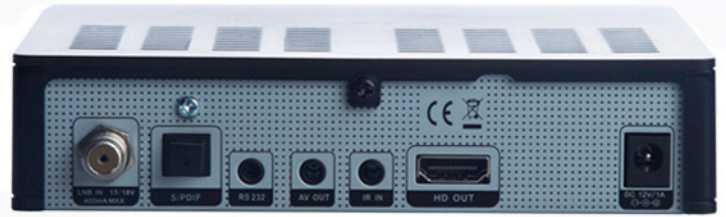

APEBOX

Main DVB Functions

- Full HD H.264 Digital Satellite Receiver DVB-S2 decoding
- Card Reader (CA)
- Supports Diseqc 1.0, 1.1, 1.2, 1.3 USALS and UNICABLE
- Resolution: 480p, 576p, 720p/50Hz, 720p/60Hz, 1080i/50Hz, 1080i/60Hz, 1080p/50Hz, 1080p/60Hz TV Standard
- Supports Blind Scan, Multi Satellite Search, Multi TP Search, Auto Diseqc and storage up to 6000 channels
- Auto and Manual channels search
- PVR and Timeshift (Optional)
- Multi Language Menu, Audio and Subtitles
- 7 Days EPG, Teletext
- Edit Channels and Create Favorite Groups
- Firmware and Channels Update through USB
- Recall Function (last channels watched)
- Media Player and HDD USB supported
- Parental Control
- Wifi onboard

Main APPs

- WebTv
- Youtube

Interfaces

- LNB IN
- USB 2.0
- Card Reader (CA)
- HDMI
- AV Out Port
- IR Port
- RS232 Port
- S/PDIF Optical Port
- LED Display

Dimensions and Weight

- Long: 145 mm
- Width: 120 mm
- Height: 35 mm
- Weight: 259 gr