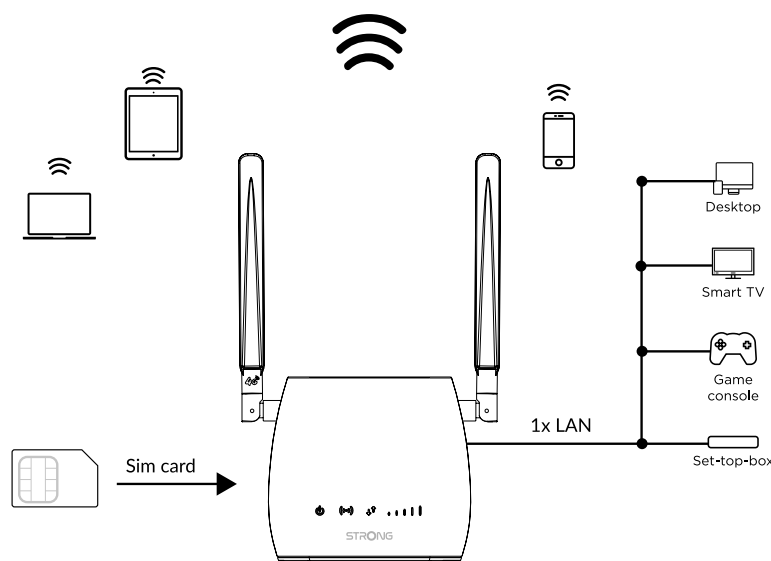

Hardware

Ethernet Port	1x 10/100M LAN port (Auto MDI/MDIX)
Buttons	WPS, Reset, Wi-Fi, Power
LEDs	Power, Wi-Fi, Internet, 4G LTE Signal Level, Ethernet
Power	External power supply, 12 V / 1 A DC
Standards	IEEE 802.11n/g/b, IEEE 802.3, IEEE 802.3u

*SIM card not included

Software

Internet Protocol	IPv4/IPv6 Dual stack
Operation Modes	3G/4G Router, Wireless Router
DHCP	Server, Client
Port Forwarding	Yes
SIP ALG	Yes
SMS	Yes
Dynamic DNS	Dyndns, No-ip
Firewall Security	Port Filtering, Port Mapping, Port Forwarding, URL Filtering, DMZ, Rate Limiting
Management	Data Plan Management, Data Usage Statistics, Web UI Access, Ping & Trace Network Tools, Config Backup

Other specifications

Certification	CE
Package Contents	1x STRONG 4G LTE Router 300M 1x RJ45 Ethernet Cable 1x External Power Supply 1x Quick Installation Guide 1x Nano to Micro SIM Card Adapter*
System Requirements	Windows 7, 8, 8.1, 10, Mac OS X, Linux, Internet Browser
Environment	Operating Temperature: 0 °C ~ +60 °C Storage Temperature: -20 °C ~ +85 °C Operating Humidity: 5%~95% non-condensing Storage Humidity: 5%~95% non-condensing
Dimensions in mm:	155x155x45
Weight in kg:	0.31

EAN: 9120072372582
PCB : 20 pcs