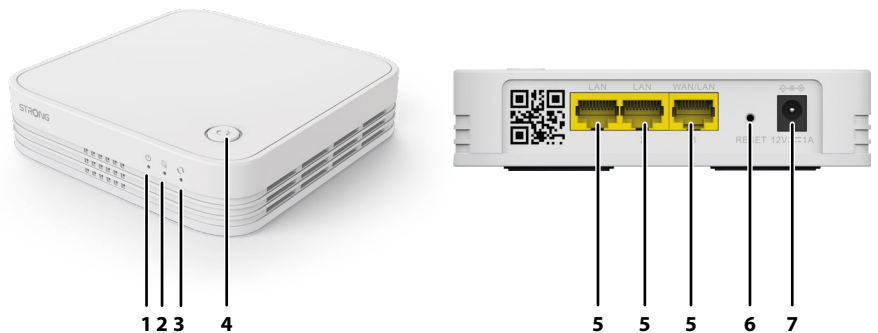

Software

Basic Network	DHCP, DNS, IGMP v1/v2, NAT, IPV4/V6, WDS, WPS, WMM
Management	Web User Interface, Time Settings, Configuration Backup/Restore, Firmware Upgrade, System Log
Internet Protocol	IPV4/V6
STRONG Mesh app	Android and iOS downloadable app to manage the Wi-Fi Mesh network

Mesh technology

Easy MESH Support	Automatically Organized Network Auto Configuration Seamless Roaming Auto MESH Routing Auto Healing (Redundancy and Fail-over) Intelligent roaming (Dynamic management of clients and clients frequency bands)
Multiple access point architecture (up to 6x Mesh Extender 1200)	Only one Wi-Fi name all over the house (configuration sharing)

Other specifications

Certification	CE
Power consumption per unit	< 8W
Package contents	3x ATRIA Mesh Extender 1200 3x Power Adapter (12V/1 A DC) 3x CAT5E Ethernet Cable 1x Installation Instructions, Warranty Card
System Requirements	Internet Browser

Environment

Operating temperature:	0° C~+45° C Storage temperature: -20° C~+70° C Operating humidity: 10%~90% non-condensing Storage humidity: 10%~90% non-condensing
Dimensions (WxDxH) per unit	130*130*30 mm
Weight per unit	~220 g

1. Power LED
2. Internet LED
3. Pairing LED
4. Connect & Secure (WPS) button
5. 3x Gigabit LAN/WAN Ethernet ports
6. Reset button
7. Power supply connector

EAN MESHTRI1200UK: 9120072374906

PCB: 8