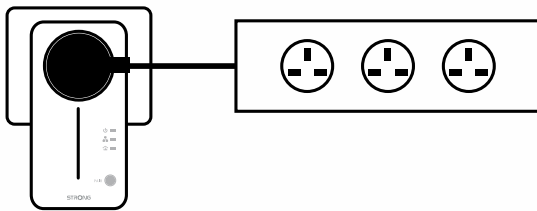

FAQ

EN : To learn more about Powerline Network security, please visit the FAQ section for Powerline products at www.strong.tv

STRONG POWERLINE 600 KIT

Mbps
600
Mbit/s

Installation instructions

SERVICE CENTER