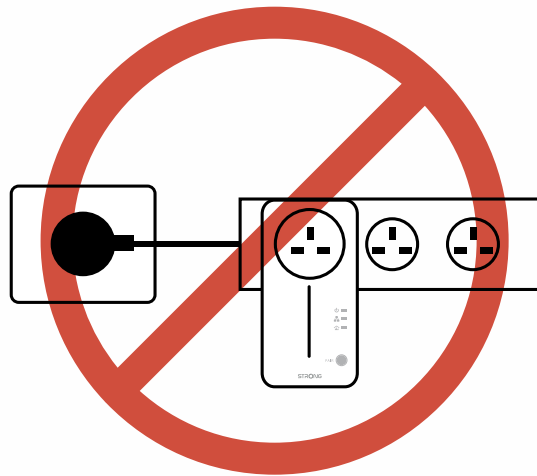

FAQ

EN : To learn more about Powerline Network security, please visit the FAQ section for Powerline products at www.strong.tv

STRONG POWERLINE 600 KIT

Mbps
600
Mbit/s

Installation instructions

SERVICE CENTER