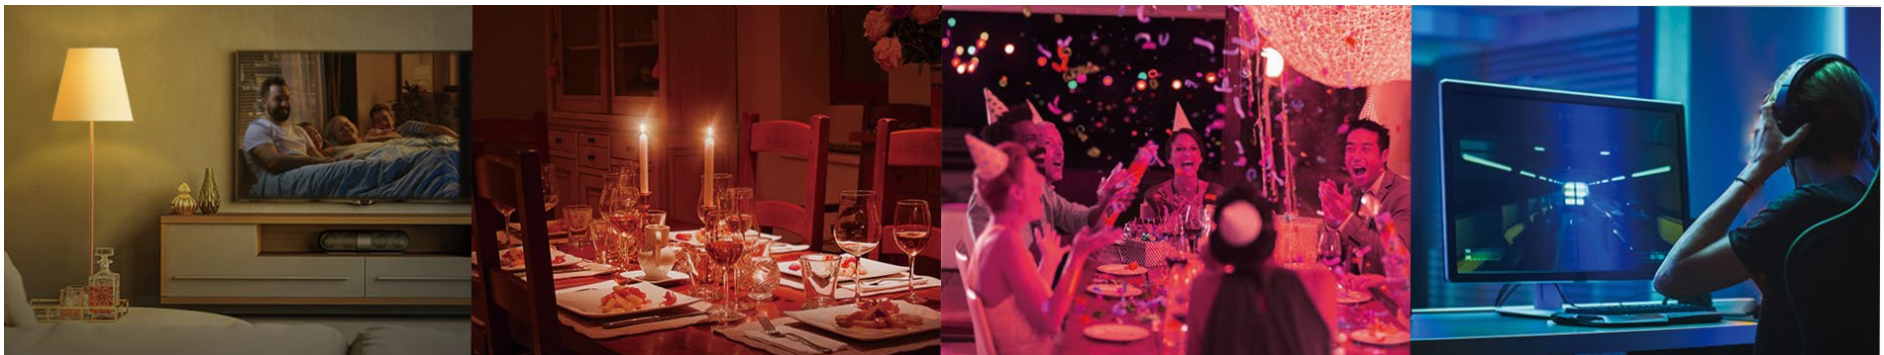

Immersive Lighting for Any Scenario