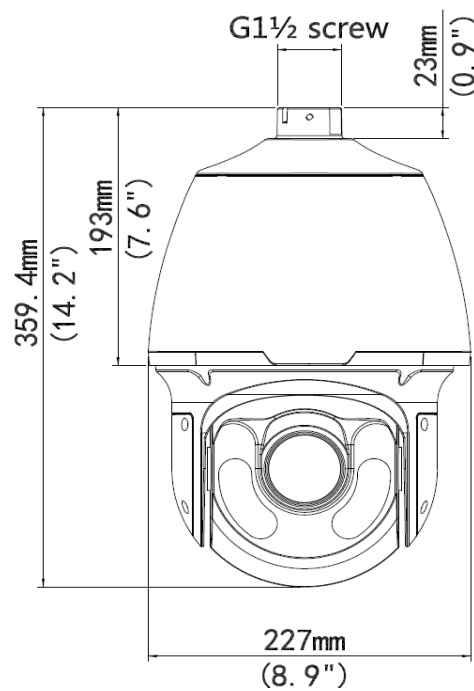

## Specifications

	IPC6222ER-X20-B	IPC6222ER-X20P-B			
<b>Camera</b>					
Sensor	1/2.8", 2.0 megapixel, progressive scan, CMOS				
Lens	5.2 ~ 104mm, AF automatic focusing and motorized zoom lens				
Digital Zoom	16				
Optical Zoom	20				
DORI Distance	Lens (mm)	Detect (m)	Observe (m)	Recognize (m)	Identify (m)
	5.2	80.7	32.3	16.1	8.1
	104	1613.8	645.5	322.8	161.4
Angle of View (H)	55.93° ~ 3.52°				
Angle of View (V)	33.25° ~ 1.98°				
Angle of View (O)	68.79° ~ 4.15°				
Shutter	Auto/Manual; shutter time: 1 ~ 1/100000s				
Minimum Illumination	Colour: 0.001Lux (F1.5, AGC ON)				

## Dimensions