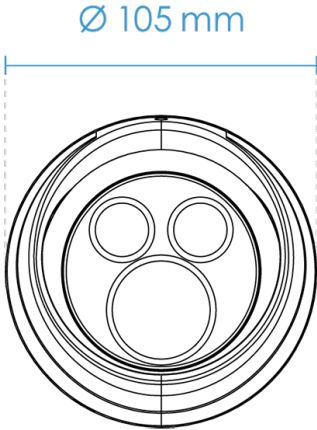

Technical Specifications

System Information

Model	IT9360-H (2.8mm) IT9360-H (3.6mm)
CPU	Multimedia SoC (System-on-Chip)
Flash	128 MB
RAM	256 MB

Camera Features

Image Sensor	1/2.9" Progressive CMOS
Max. Resolution	1920x1080 (2MP)
Lens Type	Fixed-focal
Focal Length	IT9360-H(2.8mm): f = 2.8 mm IT9360-H(3.6mm): f = 3.6 mm
Aperture	F2.0
Iris Type	Fixed iris
Field of View	IT9360-H(2.8mm): 109° (Horizontal) 59° (Vertical) 129° (Diagonal) IT9360-H(3.6mm): 81° (Horizontal) 44° (Vertical) 95° (Diagonal)
Shutter Time	1/5 sec. to 1/32,000 sec.
WDR Technology	WDR Pro
Day/Night	Yes
Removable IR-cut Filter	Yes
IR Illuminators	Built-in IR illuminators, effective up to 30 meters with Smart IR, IR LED*2
Minimum Illumination	0.065 lux @ F2.0 (Color) <0.005 lux @ F2.0 (B/W) 0 lux with IR illumination on
Pan Range	360°
Tilt Range	70°
Rotation Range	360°
Pan/Tilt/Zoom Functionalities	ePTZ: 48x digital zoom (4x on IE plug-in, 12x built-in)
Storage	Seamless Recording to MicroSD/SDHC/SDXC card and recording to network-attached storage (NAS)

Video

Video Compression	H.265, H.264, MJPEG
Maximum Frame Rate	30 fps @ 1920x1080
Maximum Streams	3 video streams (Up to 8 configurable profiles)
S/N Ratio	IT9360-H(2.8mm): 68 dB IT9360-H(3.6mm): 68 dB
Dynamic Range	120 dB
Video Streaming	Adjustable resolution, quality and bitrate, Smart Stream III
Image Settings	General settings: video title and time stamp overlay, video orientation (flip, mirror, rotation), day/night settings; Illuminators: illuminators, anti-overexposure; Image settings: white balance, image adjustment (brightness, contrast, saturation, sharpness, gamma curve), defog, 3DNR; Exposure: BLC, HLC, exposure control (exposure level, exposure time, gain control), AE speed adjustment, WDR; Privacy mask; Scheduled profile settings

Dimensions

Compatible Accessories

Mounting Kits

AM-21M
L-shape Bracket

Mounting Kits

AM-52E
Mounting Adapter

Mounting Kits

AM-71C
Outdoor Junction Box